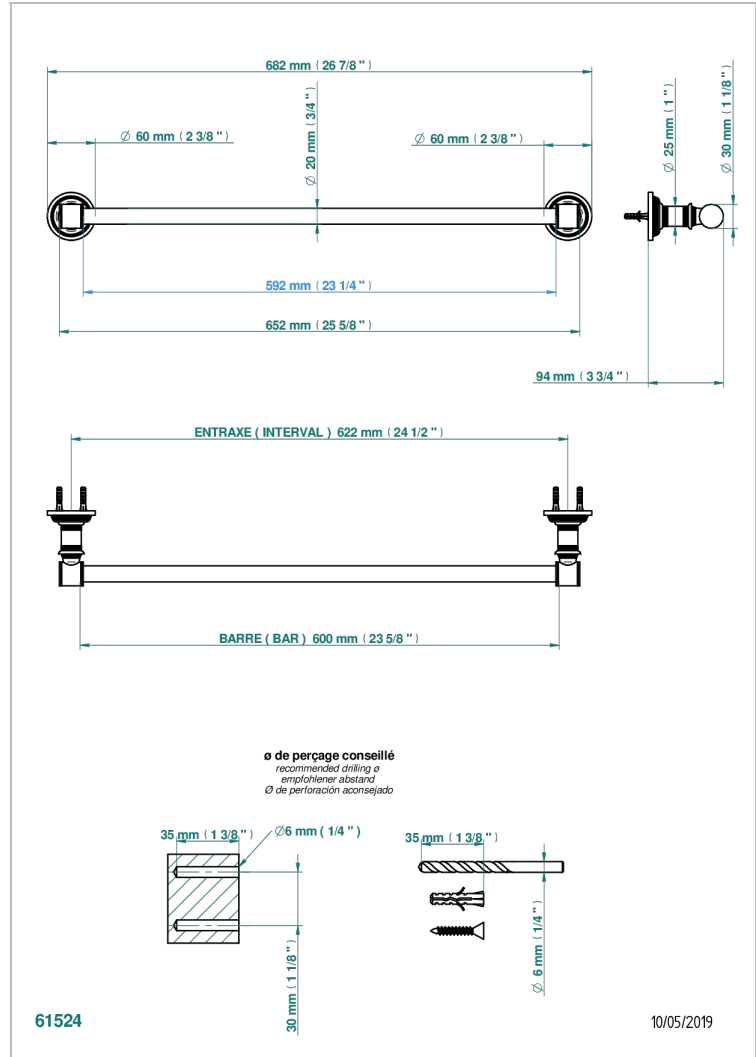

# WEST COAST WITH GUILLOCHE DECOR WITH LEVER HANDLES

U9D-520/60

Towel bar, 24" long

## CHARACTERISTIC

- West coast with Guilloché decor with lever handles
- Towel bar, 24" long