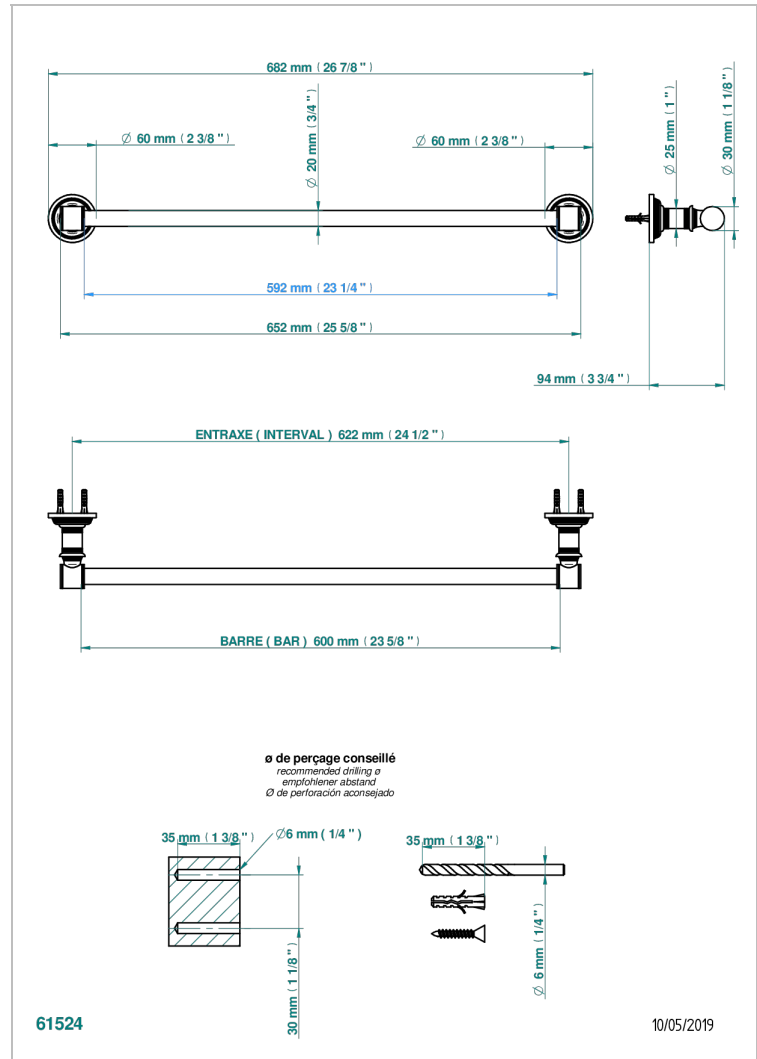

WEST COAST WITH GUILLOCHE DECOR WITH LEVER

U9D-520/60

Single towel rail, fixed rail, length: 600 mm, \varnothing 20 mm

CHARACTERISTIC

- West coast with Guilloché decor with lever
- Single towel rail, fixed rail, length: 600 mm, \varnothing 20 mm