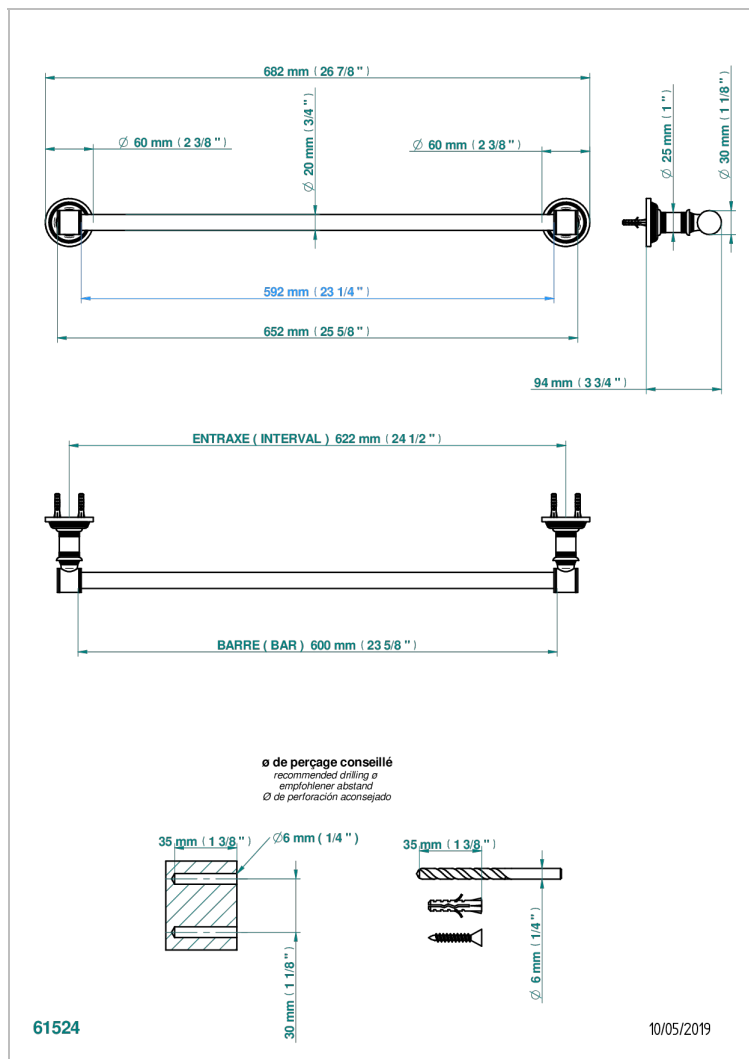

# WEST COAST WITH GUILLOCHE DECOR WITH LEVER

U9D-520/60

Toallero lg 600 mm

## CARACTERÍSTICAS

- West coast with Guilloché decor with lever
- Toallero lg 600 mm