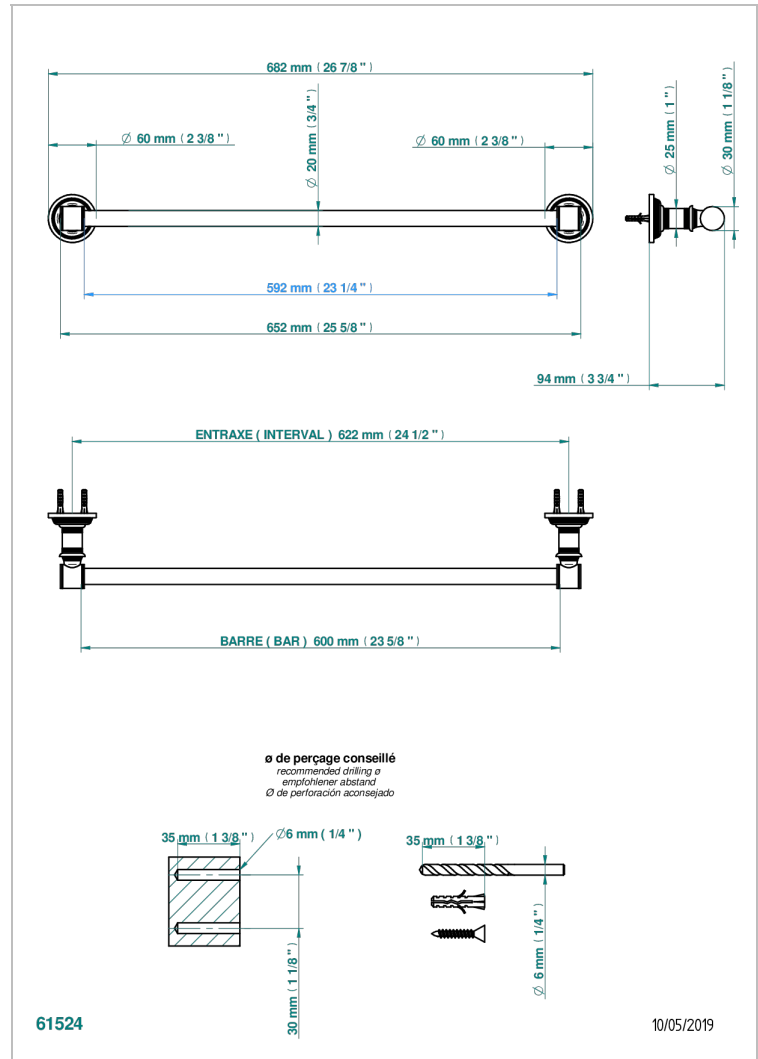

# WEST COAST WITH GUILLOCHE DECOR

U9C-520/60

Toallero lg 600 mm

THG<sup>®</sup>  
PARIS

## CARACTERÍSTICAS

- West coast with Guilloché decor
- Toallero lg 600 mm