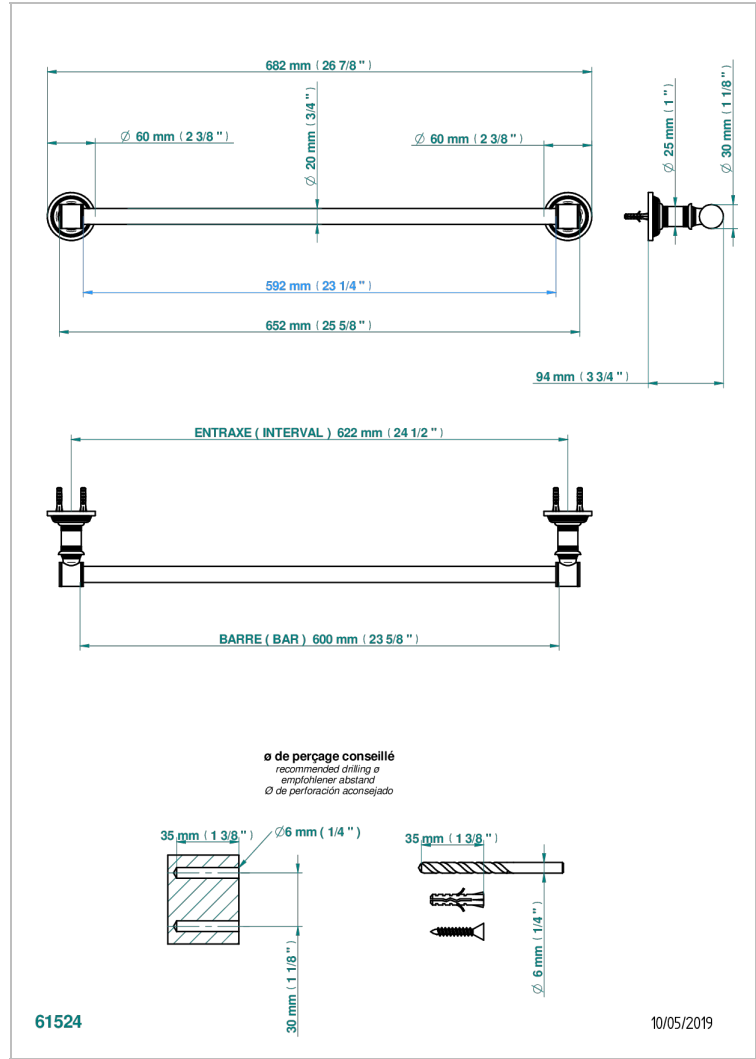

# WEST COAST WITH GUILLOCHE DECOR

U9C-520/60

Towel bar, 24" long

## CHARACTERISTIC

- West coast with Guilloché decor
- Towel bar, 24" long