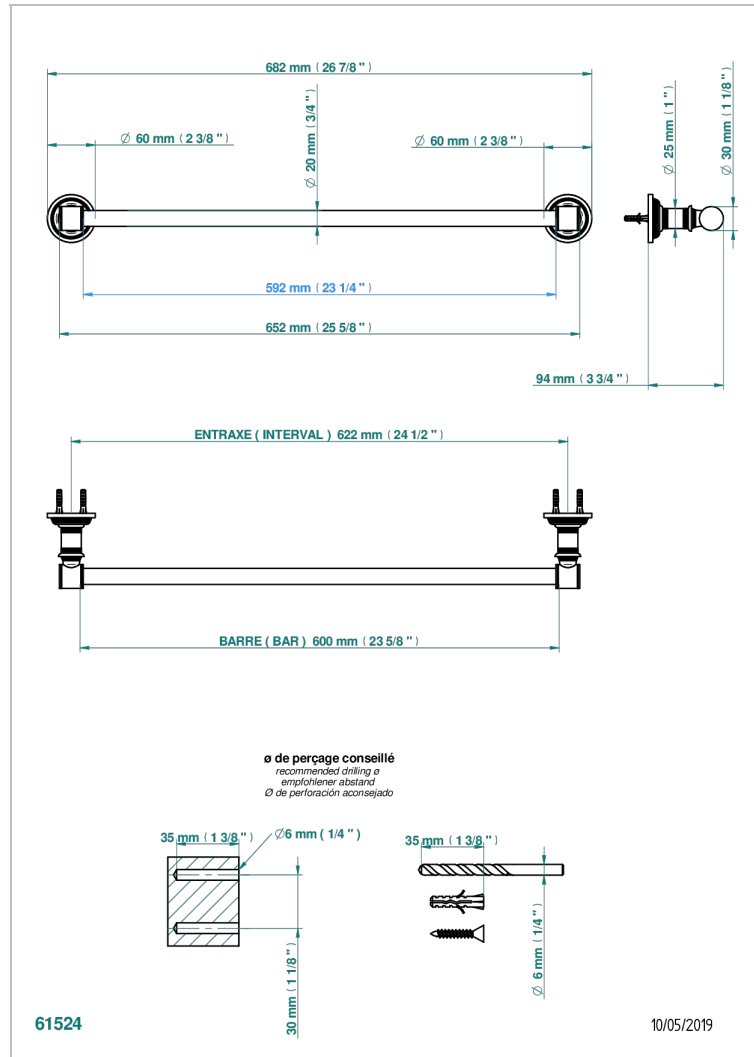

WEST COAST METAL WITH LEVER HANDLES

U9B-520/60

Towel bar, 24" long

CHARACTERISTIC

- West Coast Metal with lever handles
- Towel bar, 24" long

AVAILABLE FINITIONS

Black ceram - D30
Blush PVD - H62
Brass color PVD - H49
Brown bronze color PVD - F33
Chrome polished - A02
Copper antique matt, coated - H07