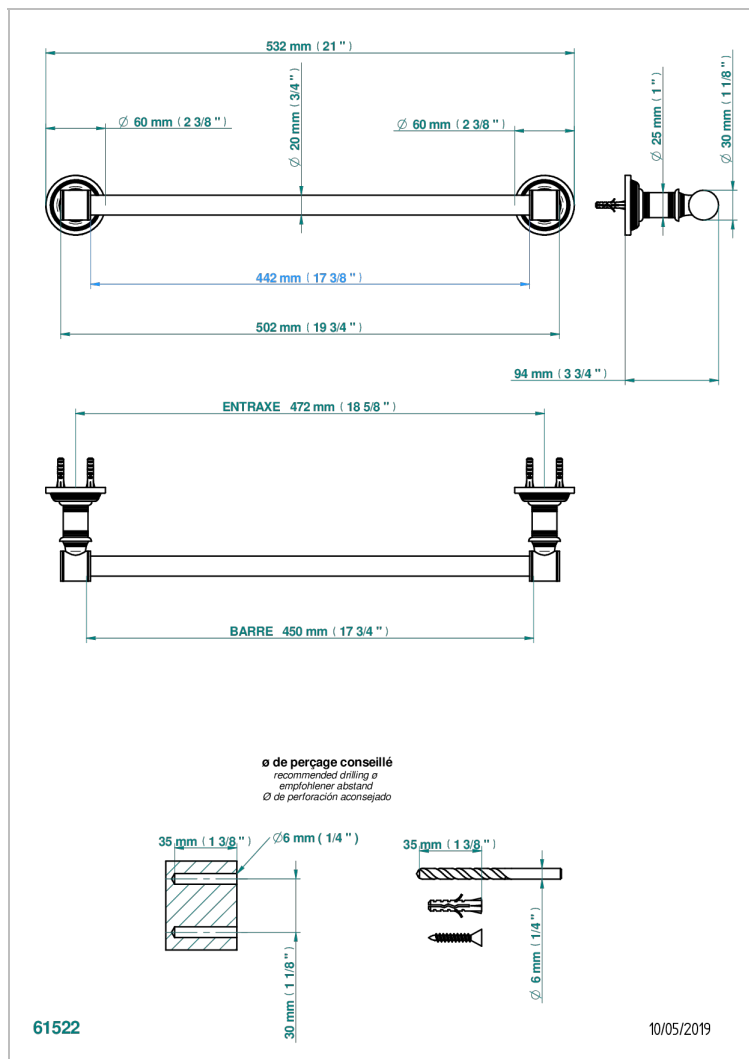

WEST COAST WHITE ONYX WITH LEVER HANDLES

U9H-520/45

Towel bar, 18" long

CHARACTERISTIC

- West Coast White Onyx with lever handles
- Towel bar, 18" long

AVAILABLE FINITIONS

Black ceram - D30
Blush PVD - H62
Brass color PVD - H49
Brown bronze color PVD - F33
Chrome polished - A02
Copper antique matt, coated - H07