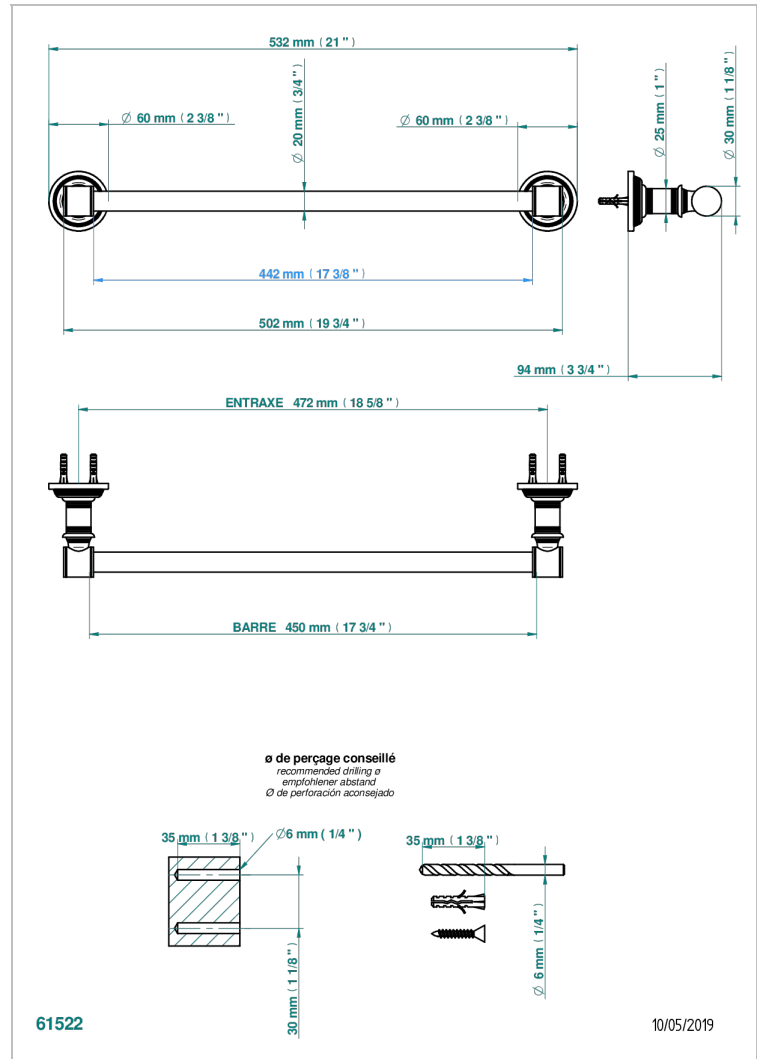

# WEST COAST WHITE ONYX WITH LEVER HANDLES

U9H-520/45

Toallero lg 450 mm

## CARACTERÍSTICAS

- West Coast White Onyx with lever handles
- Toallero lg 450 mm