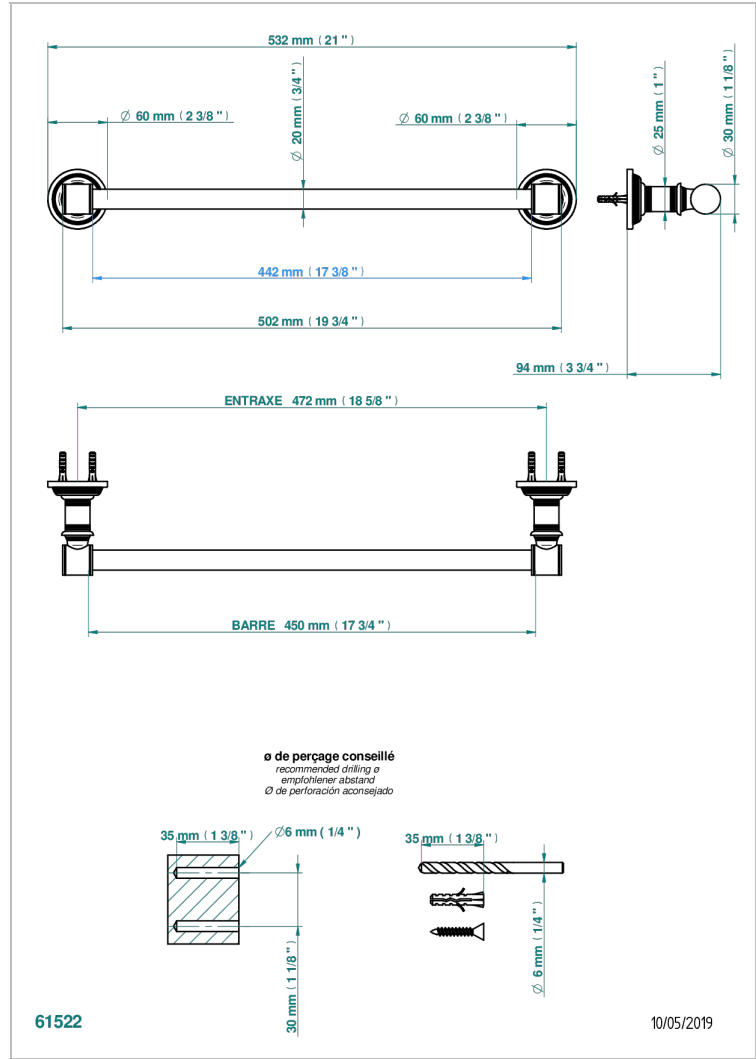

WEST COAST WHITE ONYX

U9G-520/45

Towel bar, 18" long

CHARACTERISTIC

- West Coast White Onyx
- Towel bar, 18" long

AVAILABLE FINITIONS

Black ceram - D30
Blush PVD - H62
Brass color PVD - H49
Brown bronze color PVD - F33
Chrome polished - A02
Copper antique matt, coated - H07