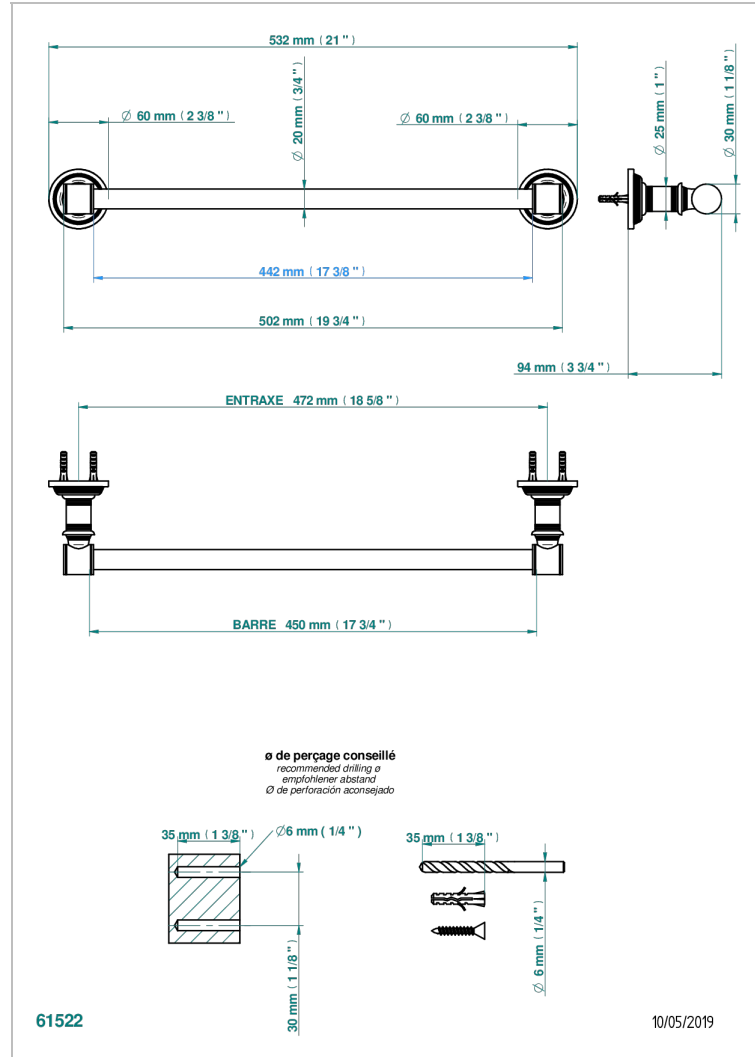

# WEST COAST WITH GUILLOCHE DECOR WITH LEVER HANDLES

U9D-520/45

Towel bar, 18" long

## CHARACTERISTIC

- West coast with Guilloché decor with lever handles
- Towel bar, 18" long