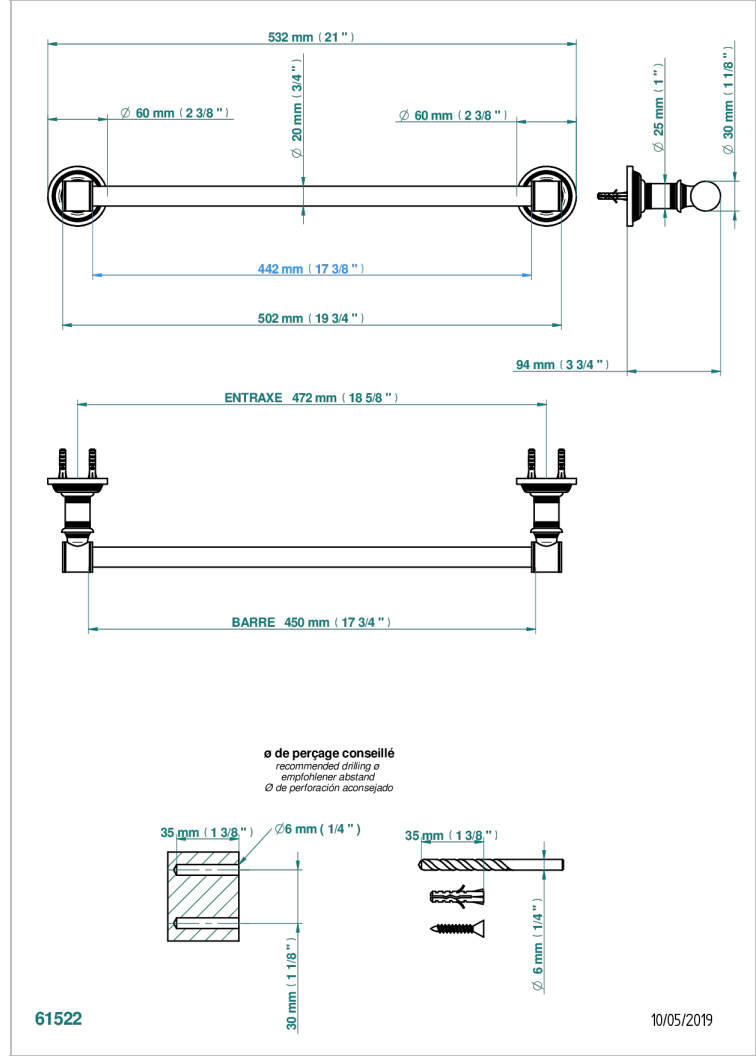

# WEST COAST WITH GUILLOCHE DECOR WITH LEVER

U9D-520/45

Toallero lg 450 mm

## CARACTERÍSTICAS

- West coast with Guilloché decor with lever
- Toallero lg 450 mm