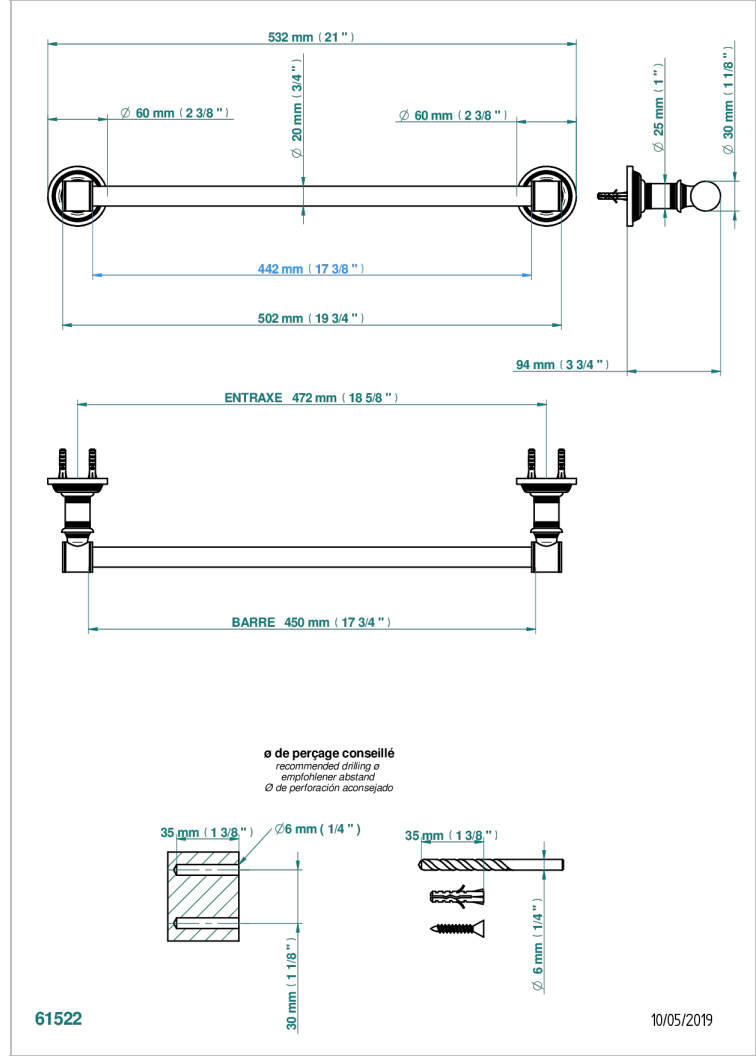

# WEST COAST WITH GUILLOCHE DECOR

U9C-520/45

Toallero lg 450 mm

THG<sup>®</sup>  
PARIS

## CARACTERÍSTICAS

- West coast with Guilloché decor
- Toallero lg 450 mm