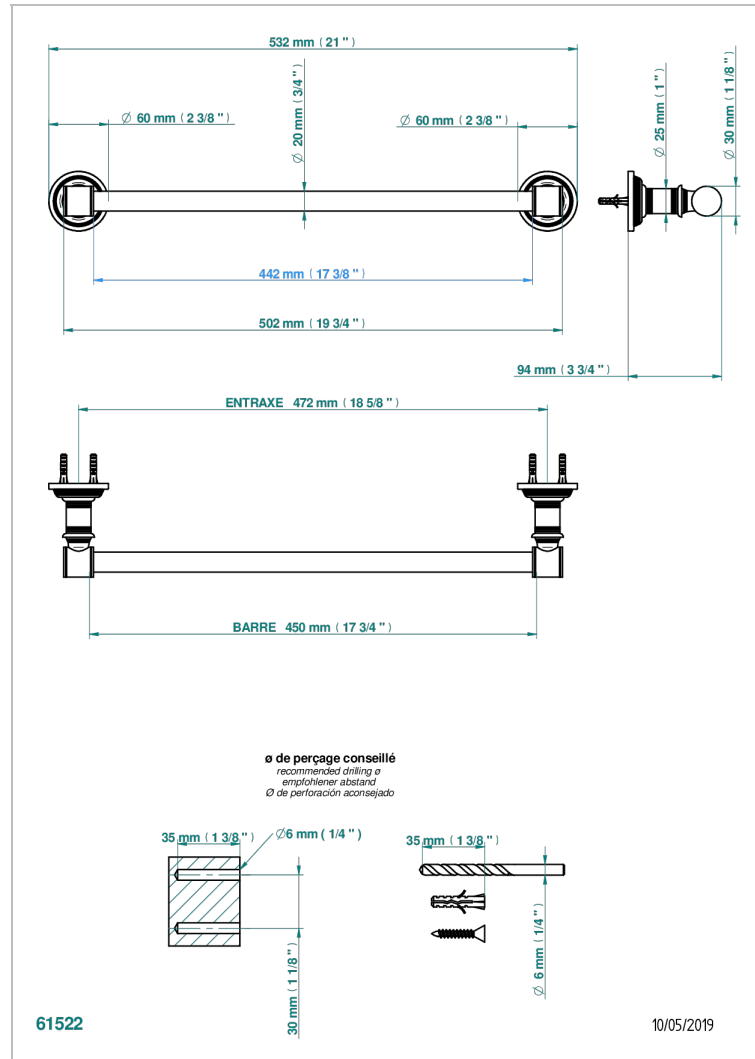

# WEST COAST WITH GUILLOCHE DECOR

U9C-520/45

Towel bar, 18" long

## CHARACTERISTIC

- West coast with Guilloché decor
- Towel bar, 18" long