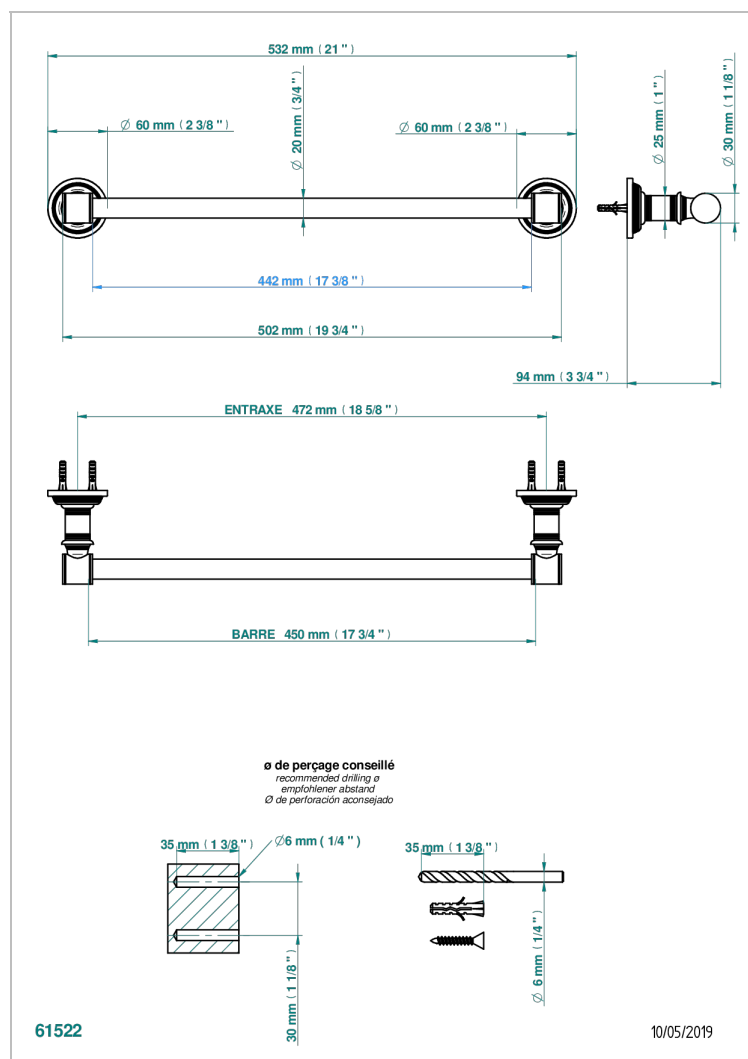

WEST COAST METAL WITH LEVER HANDLES

U9B-520/45

Towel bar, 18" long

CHARACTERISTIC

- West Coast Metal with lever handles
- Towel bar, 18" long

AVAILABLE FINITIONS

Black ceram - D30
Blush PVD - H62
Brass color PVD - H49
Brown bronze color PVD - F33
Chrome polished - A02
Copper antique matt, coated - H07