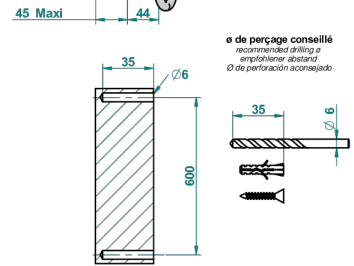

WEST COAST BLACK ONYX WITH LEVER HANDLES

U9F-58/US

Slide bar with handsower and elbow

61519

16/12/2016

CHARACTERISTIC

- West Coast Black Onyx with lever handles
- Slide bar with handsower and elbow

AVAILABLE FINITIONS

Black ceram - D30
Blush PVD - H62
Brass color PVD - H49
Brown bronze color PVD - F33
Chrome polished - A02
Copper antique matt, coated - H07

Gold color PVD - H52
Gold mat - F07
Gold polished - F01
Graphite PVD - H64
Light coated bronze - D01
Matt Umber PVD - H67

Matt blush PVD - H60
Matt brass color PVD - H50
Matt brown bronze color PVD - F34
Matt chrome (American satin) - C02
Matt gold color PVD - H53
Matt graphite PVD - H65

Matt nickel (American satin) - C01
Matt nickel color PVD - H56
Natural smoked Brass - A13
Nickel antique / Sovereign - H28
Nickel color PVD - H55
Nickel polished - B01

Soft gold - F30
Soft matt gold - F31
Umber PVD - H66