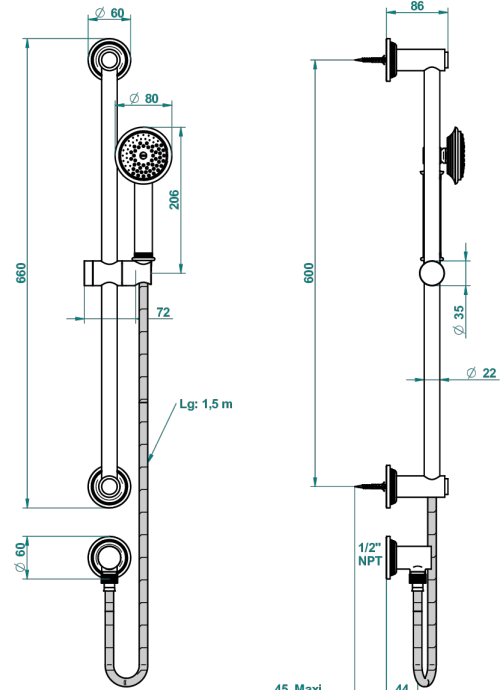

WEST COAST BLACK ONYX WITH LEVER HANDLES

U9F-58/US

Slide bar with handsower and elbow

61519

16/12/2016

CHARACTERISTIC

- West Coast Black Onyx with lever handles
- Slide bar with handsower and elbow

AVAILABLE FINITIONS

Black ceram - D30
Blush PVD - H62
Brass color PVD - H49
Brown bronze color PVD - F33
Chrome polished - A02
Copper antique matt, coated - H07

Gold color PVD - H52
Gold mat - F07
Gold polished - F01
Graphite PVD - H64
Light coated bronze - D01
Matt Umber PVD - H67

Matt blush PVD - H60
Matt brass color PVD - H50
Matt brown bronze color PVD - F34
Matt chrome (American satin) - C02
Matt gold color PVD - H53
Matt graphite PVD - H65

Matt nickel (American satin) - C01
Matt nickel color PVD - H56
Natural smoked Brass - A13
Nickel antique / Sovereign - H28
Nickel color PVD - H55
Nickel polished - B01

Soft gold - F30
Soft matt gold - F31
Umber PVD - H66