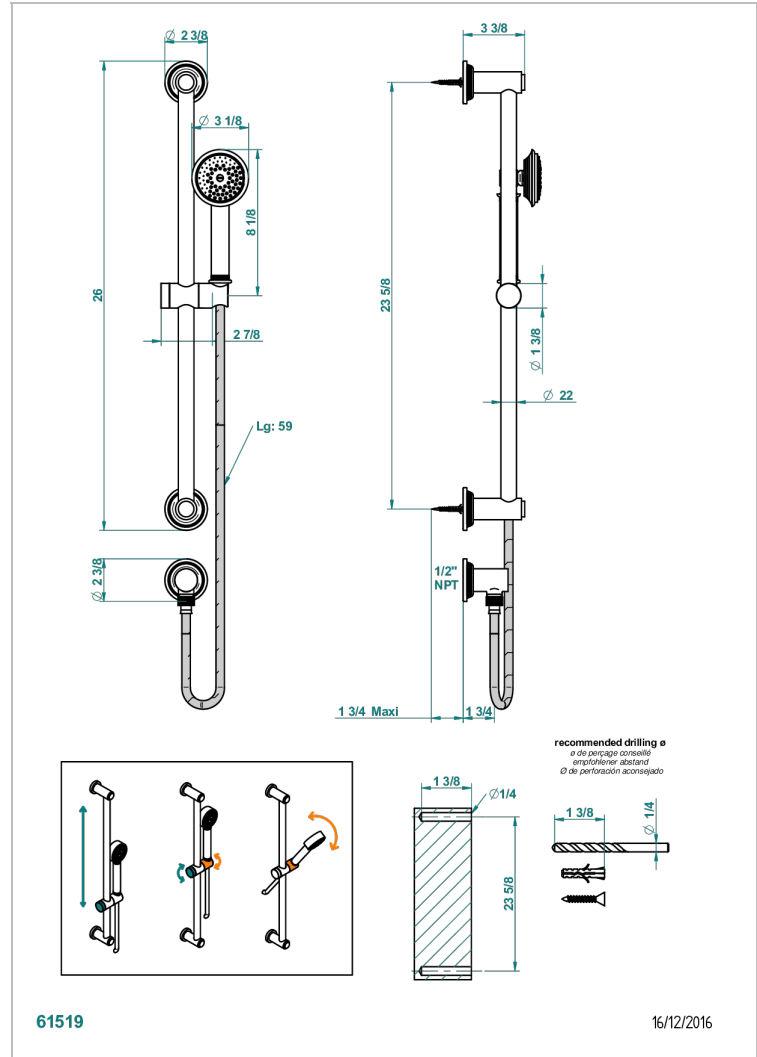

WEST COAST BLACK ONYX WITH LEVER HANDLES

U9F-58/US

Slide bar with handshower and elbow

CHARACTERISTIC

- West Coast Black Onyx with lever handles
- Slide bar with handshower and elbow

AVAILABLE FINITIONS

Black ceram - D30
 Blush PVD - H62
 Brass color PVD - H49
 Brown bronze color PVD - F33
 Chrome polished - A02
 Copper antique matt, coated - H07

Gold color PVD - H52
 Gold mat - F07
 Gold polished - F01
 Graphite PVD - H64
 Light coated bronze - D01
 Matt Umber PVD - H67

Matt blush PVD - H60
 Matt brass color PVD - H50
 Matt brown bronze color PVD - F34
 Matt chrome (American satin) - C02
 Matt gold color PVD - H53
 Matt graphite PVD - H65

Matt nickel (American satin) - C01
 Matt nickel color PVD - H56
 Natural smoked Brass - A13
 Nickel antique / Sovereign - H28
 Nickel color PVD - H55
 Nickel polished - B01

Soft gold - F30
 Soft matt gold - F31
 Umber PVD - H66