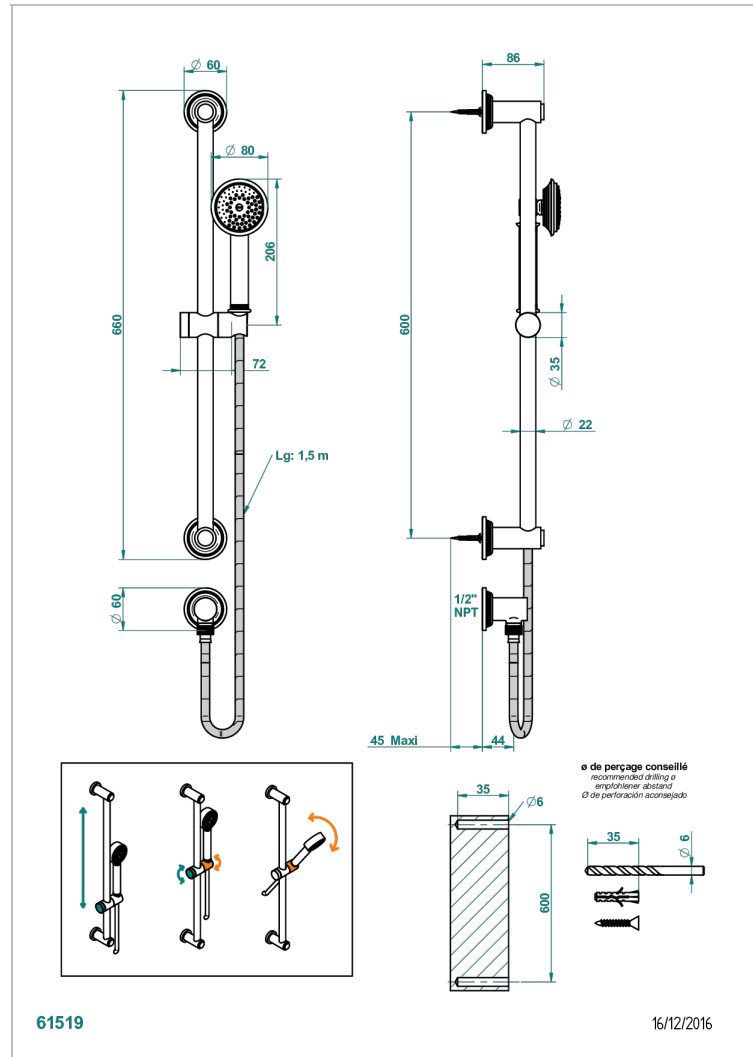

# WEST COAST WITH GUILLOCHE DECOR WITH LEVER HANDLES

U9D-58/US

Slide bar with handshower and elbow

## CHARACTERISTIC

- West coast with Guilloché decor with lever handles
- Slide bar with handshower and elbow