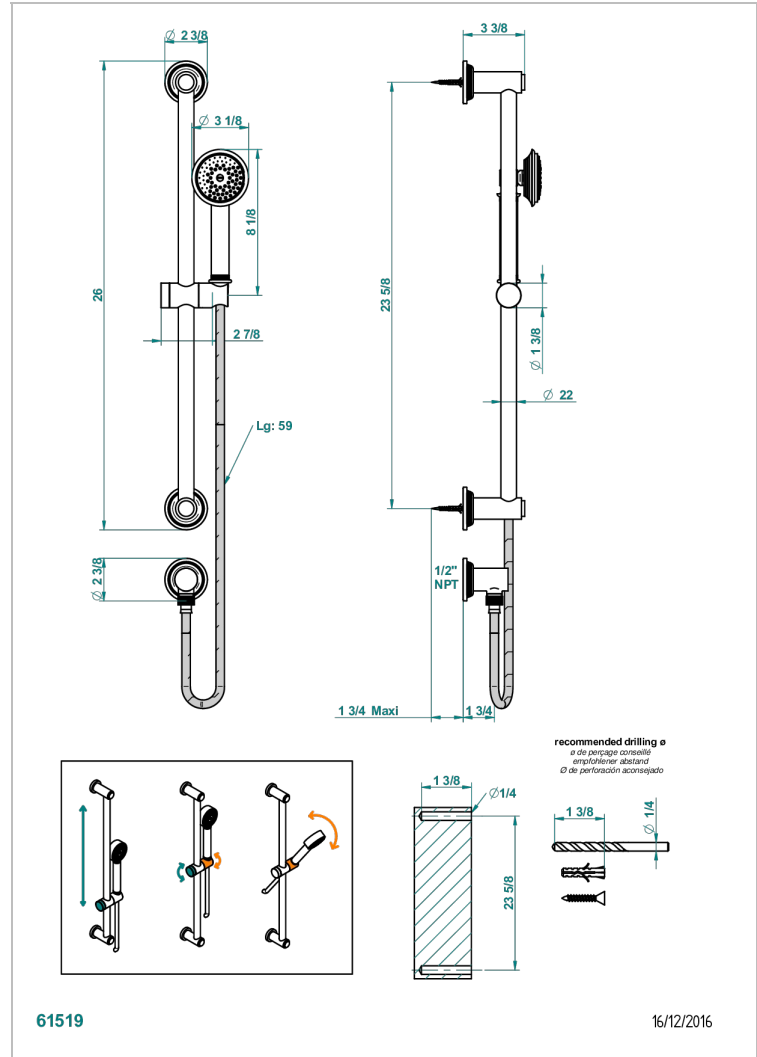

# WEST COAST WITH GUILLOCHE DECOR WITH LEVER HANDLES

U9D-58/US

Slide bar with handshower and elbow

## CHARACTERISTIC

- West coast with Guilloché decor with lever handles
- Slide bar with handshower and elbow