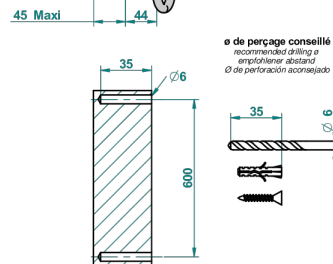

# WEST COAST METAL WITH LEVER HANDLES

U9B-58/US

Slide bar with handshower and elbow

61519

16/12/2016

## CHARACTERISTIC

- West Coast Metal with lever handles
- Slide bar with handshower and elbow