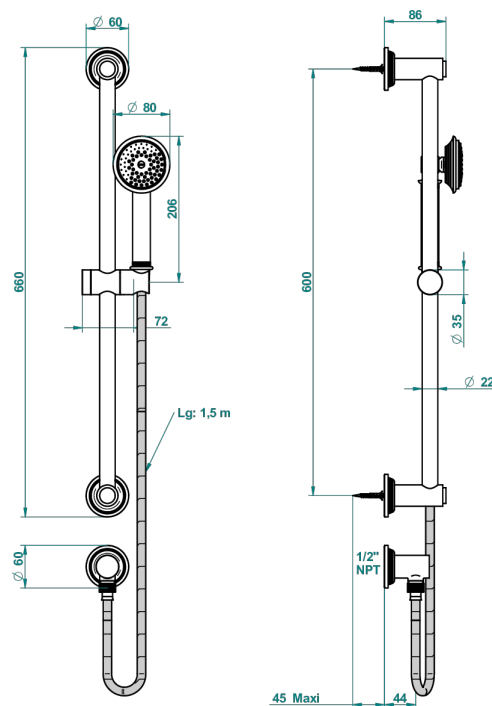

# WEST COAST METAL WITH LEVER HANDLES

U9B-58/US

Slide bar with handshower and elbow

61519

16/12/2016

## CHARACTERISTIC

- West Coast Metal with lever handles
- Slide bar with handshower and elbow