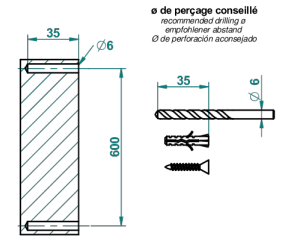

61518

16/12/2016

CHARACTERISTIC

- West Coast White Onyx with lever handles
- Wall mounted stylised handshower, slidebar, hose, hook and elbow

AVAILABLE FINITIONS

Antique nickel - H28
Black ceram - D30
Blush PVD - H62
Brass color PVD - H49
Brown bronze color PVD - F33
Gold color PVD - H52

Graphite PVD - H64
Lacquered light bronze - D01
Matt Umber PVD - H67
Matt blush PVD - H60
Matt brass color PVD - H50
Matt brown bronze color PVD - F34

Matt chrome - C02
Matt gold - F07
Matt gold color PVD - H53
Matt graphite PVD - H65
Matt nickel (color finish) - C01
Matt nickel color PVD - H56

Natural smoked Brass - A13
Nickel color PVD - H55
Polished chrome (color finish) - A02
Polished gold (color finish) - F01
Polished nickel - B01
Soft gold - F30

Soft matt gold - F31
Umber PVD - H66
Varnished matt antique red copper (color finish) - H07