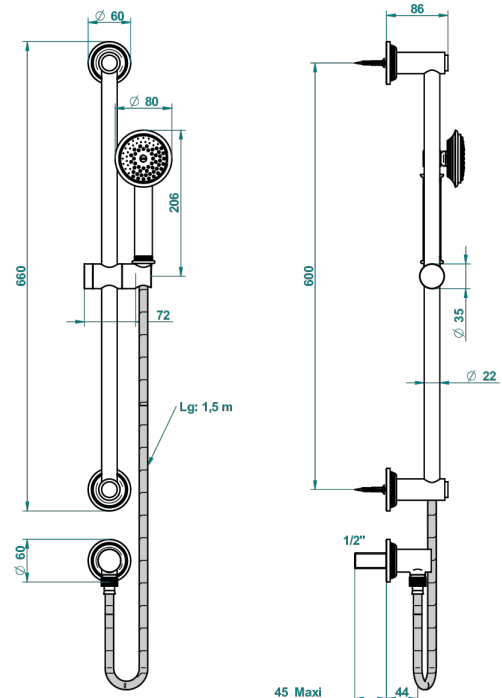

WEST COAST WHITE ONYX WITH LEVER HANDLES

U9H-58

Wall mounted stylised handshower, slidebar, hose, hook and elbow

Lg: 1,5 m