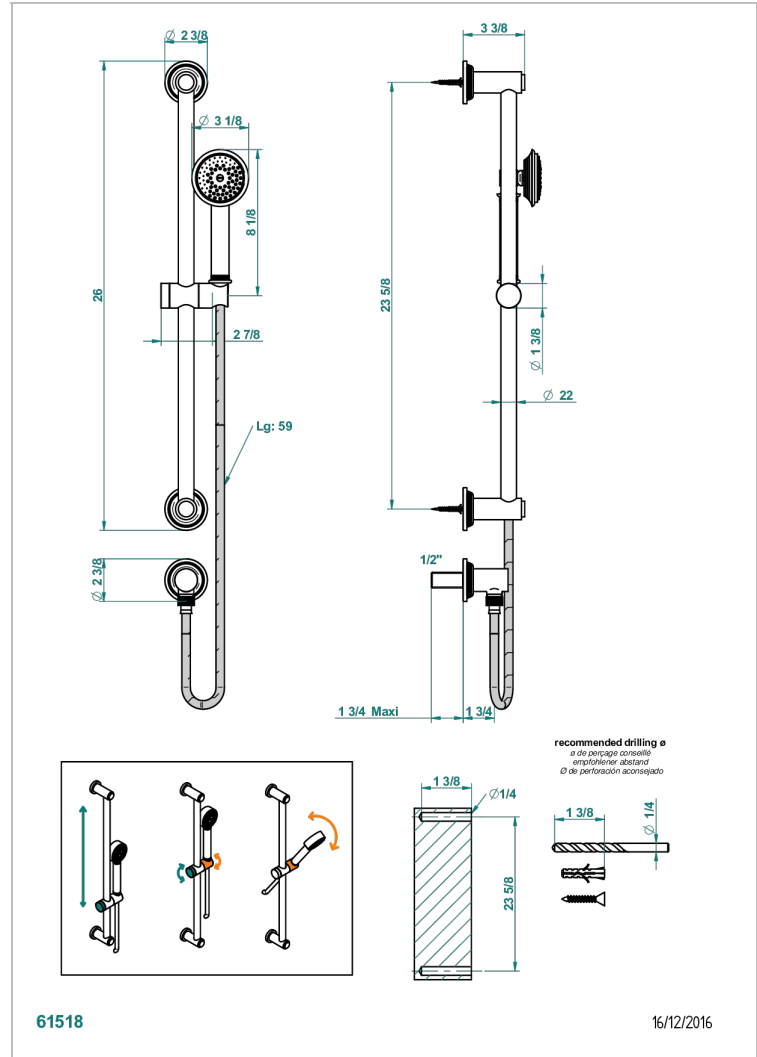

# WEST COAST WHITE ONYX WITH LEVER HANDLES

U9H-58

Wall mounted stylised handshower, slidebar, hose, hook and elbow

## CHARACTERISTIC

- West Coast White Onyx with lever handles
- Wall mounted stylised handshower, slidebar, hose, hook and elbow

## AVAILABLE FINITIONS

Antique nickel - H28  
Black ceram - D30  
Blush PVD - H62  
Brass color PVD - H49  
Brown bronze color PVD - F33  
Gold color PVD - H52

Graphite PVD - H64  
Lacquered light bronze - D01  
Matt Umber PVD - H67  
Matt blush PVD - H60  
Matt brass color PVD - H50  
Matt brown bronze color PVD - F34