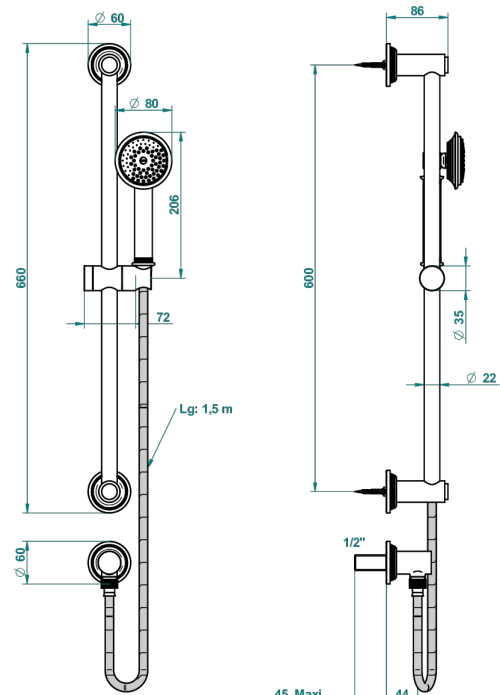

WEST COAST WHITE ONYX

U9G-58

Wall mounted stylised handshower, sidebar, hose, hook and elbow

Lg: 1,5 m