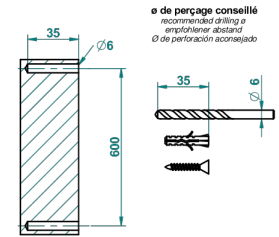

61518

16/12/2016

CHARACTERISTIC

- West Coast White Onyx
- Wall mounted stylised handshower, sidebar, hose, hook and elbow

AVAILABLE FINITIONS

Antique nickel - H28
Black ceram - D30
Blush PVD - H62
Brass color PVD - H49
Brown bronze color PVD - F33
Gold color PVD - H52

Graphite PVD - H64
Lacquered light bronze - D01
Matt Umber PVD - H67
Matt blush PVD - H60
Matt brass color PVD - H50
Matt brown bronze color PVD - F34

Matt chrome - C02
Matt gold - F07
Matt gold color PVD - H53
Matt graphite PVD - H65
Matt nickel (color finish) - C01
Matt nickel color PVD - H56

Natural smoked Brass - A13
Nickel color PVD - H55
Polished chrome (color finish) - A02
Polished gold (color finish) - F01
Polished nickel - B01
Soft gold - F30

Soft matt gold - F31
Umber PVD - H66
Varnished matt antique red copper (color finish) - H07