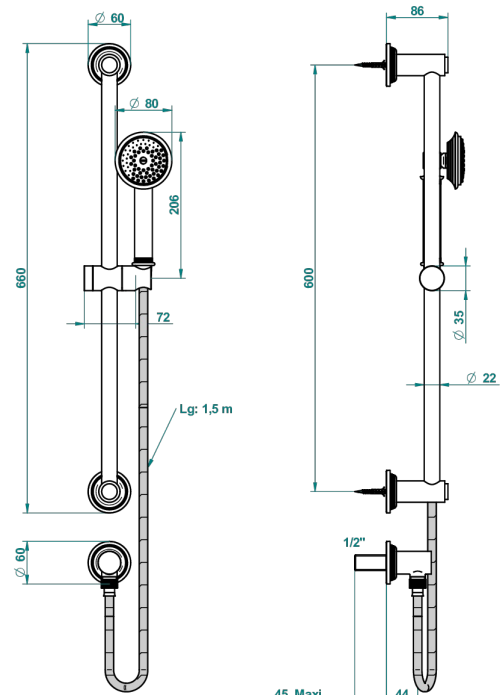

WEST COAST BLACK ONYX WITH LEVER

U9F-58

Wall mounted stylised handshower, sidebar, hose, hook and elbow

Lg: 1,5 m