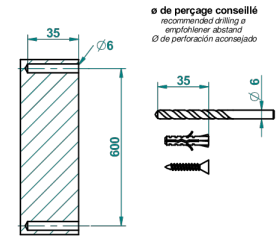

61518

16/12/2016

CHARACTERISTIC

- West Coast Black Onyx with lever
- Wall mounted stylised handshower, sidebar, hose, hook and elbow

AVAILABLE FINITIONS

Antique nickel - H28
Black ceram - D30
Blush PVD - H62
Brass color PVD - H49
Brown bronze color PVD - F33
Gold color PVD - H52

Graphite PVD - H64
Lacquered light bronze - D01
Matt Umber PVD - H67
Matt blush PVD - H60
Matt brass color PVD - H50
Matt brown bronze color PVD - F34

Matt chrome - C02
Matt gold - F07
Matt gold color PVD - H53
Matt graphite PVD - H65
Matt nickel (color finish) - C01
Matt nickel color PVD - H56

Natural smoked Brass - A13
Nickel color PVD - H55
Polished chrome (color finish) - A02
Polished gold (color finish) - F01
Polished nickel - B01
Soft gold - F30

Soft matt gold - F31
Umber PVD - H66
Varnished matt antique red copper (color finish) - H07