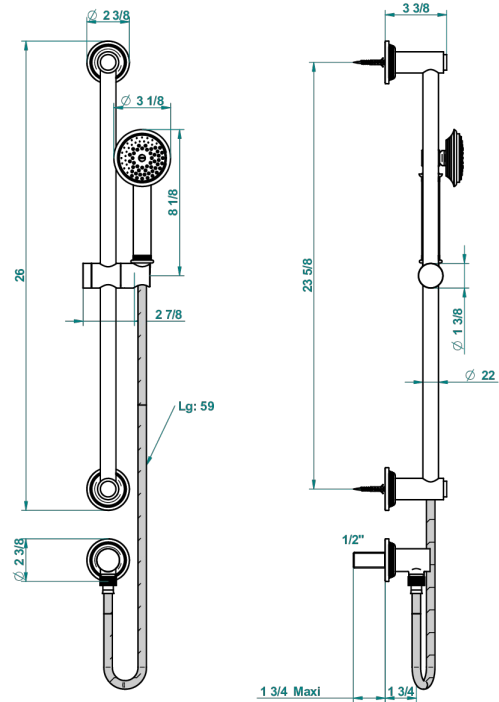

WEST COAST BLACK ONYX WITH LEVER

U9F-58

Wall mounted stylised handshower, sidebar, hose, hook and elbow

61518

16/12/2016

CHARACTERISTIC

- West Coast Black Onyx with lever
- Wall mounted stylised handshower, sidebar, hose, hook and elbow

AVAILABLE FINITIONS

Antique nickel - H28
Black ceram - D30
Blush PVD - H62
Brass color PVD - H49
Brown bronze color PVD - F33
Gold color PVD - H52

Graphite PVD - H64
Lacquered light bronze - D01
Matt Umber PVD - H67
Matt blush PVD - H60
Matt brass color PVD - H50
Matt brown bronze color PVD - F34

Matt chrome - C02
Matt gold - F07
Matt gold color PVD - H53
Matt graphite PVD - H65
Matt nickel (color finish) - C01
Matt nickel color PVD - H56

Natural smoked Brass - A13
Nickel color PVD - H55
Polished chrome (color finish) - A02
Polished gold (color finish) - F01
Polished nickel - B01
Soft gold - F30

Soft matt gold - F31
Umber PVD - H66
Varnished matt antique red copper
(color finish) - H07