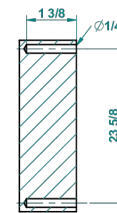

WEST COAST BLACK ONYX WITH LEVER

U9F-58

Wall mounted stylised handshower, sidebar, hose, hook and elbow

61518

16/12/2016

CHARACTERISTIC

- West Coast Black Onyx with lever
- Wall mounted stylised handshower, sidebar, hose, hook and elbow

AVAILABLE FINITIONS

Antique nickel - H28
Black ceram - D30
Blush PVD - H62
Brass color PVD - H49
Brown bronze color PVD - F33
Gold color PVD - H52

Graphite PVD - H64
Lacquered light bronze - D01
Matt Umber PVD - H67
Matt blush PVD - H60
Matt brass color PVD - H50
Matt brown bronze color PVD - F34

Matt chrome - C02
Matt gold - F07
Matt gold color PVD - H53
Matt graphite PVD - H65
Matt nickel (color finish) - C01
Matt nickel color PVD - H56

Natural smoked Brass - A13
Nickel color PVD - H55
Polished chrome (color finish) - A02
Polished gold (color finish) - F01
Polished nickel - B01
Soft gold - F30

Soft matt gold - F31
Umber PVD - H66
Varnished matt antique red copper
(color finish) - H07