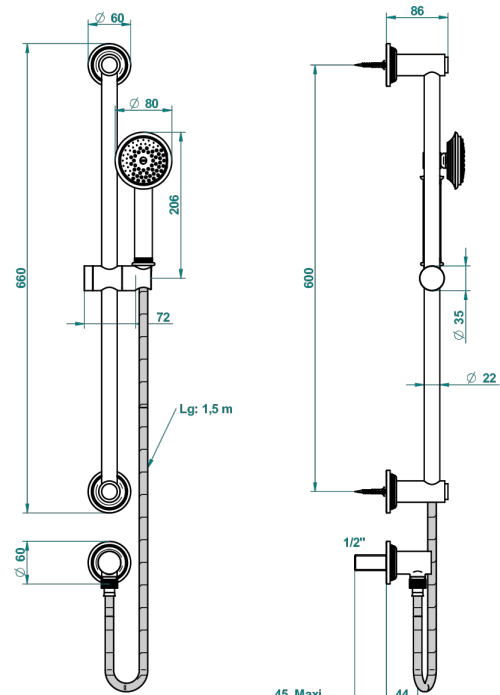

WEST COAST BLACK ONYX

U9E-58

Wall mounted stylised handshower, sidebar, hose, hook and elbow

61518

16/12/2016

CHARACTERISTIC

- West Coast Black Onyx
- Wall mounted stylised handshower, sidebar, hose, hook and elbow

AVAILABLE FINITIONS

Antique nickel - H28
Black ceram - D30
Blush PVD - H62
Brass color PVD - H49
Brown bronze color PVD - F33
Gold color PVD - H52

Graphite PVD - H64
Lacquered light bronze - D01
Matt Umber PVD - H67
Matt blush PVD - H60
Matt brass color PVD - H50
Matt brown bronze color PVD - F34

Matt chrome - C02
Matt gold - F07
Matt gold color PVD - H53
Matt graphite PVD - H65
Matt nickel (color finish) - C01
Matt nickel color PVD - H56

Natural smoked Brass - A13
Nickel color PVD - H55
Polished chrome (color finish) - A02
Polished gold (color finish) - F01
Polished nickel - B01
Soft gold - F30

Soft matt gold - F31
Umber PVD - H66
Varnished matt antique red copper (color finish) - H07