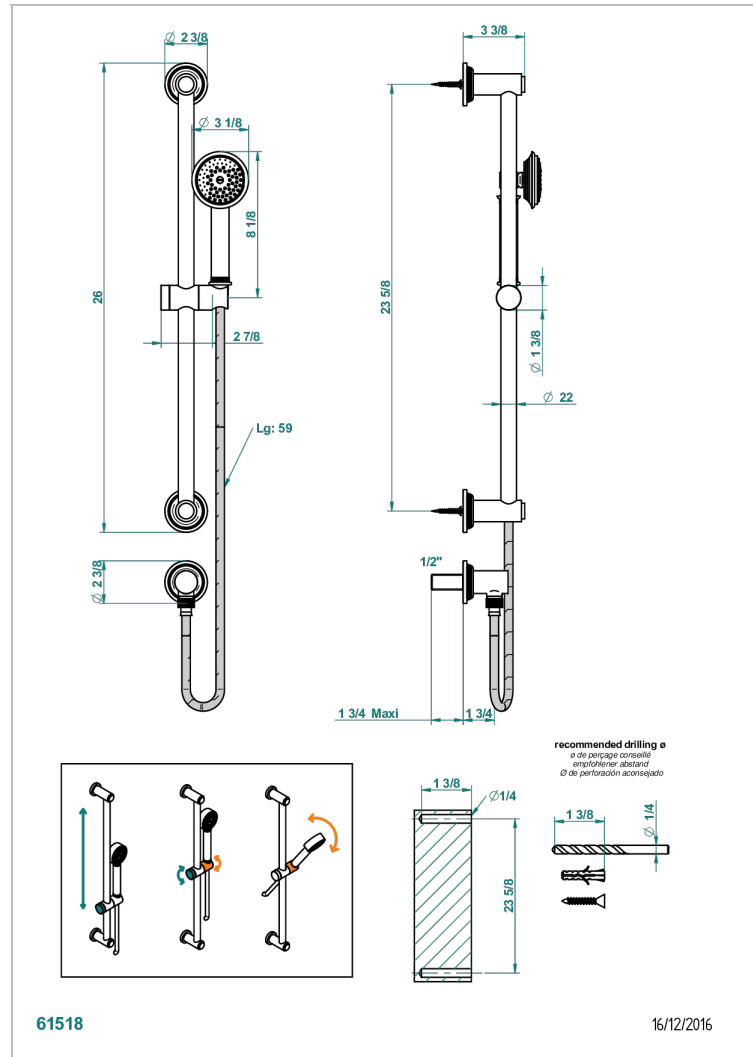

WEST COAST BLACK ONYX

U9E-58

Wall mounted stylised handshower, sidebar, hose, hook and elbow

CHARACTERISTIC

- West Coast Black Onyx
- Wall mounted stylised handshower, sidebar, hose, hook and elbow

AVAILABLE FINITIONS

Antique nickel - H28
Black ceram - D30
Blush PVD - H62
Brass color PVD - H49
Brown bronze color PVD - F33
Gold color PVD - H52

Graphite PVD - H64
Lacquered light bronze - D01
Matt Umber PVD - H67
Matt blush PVD - H60
Matt brass color PVD - H50
Matt brown bronze color PVD - F34