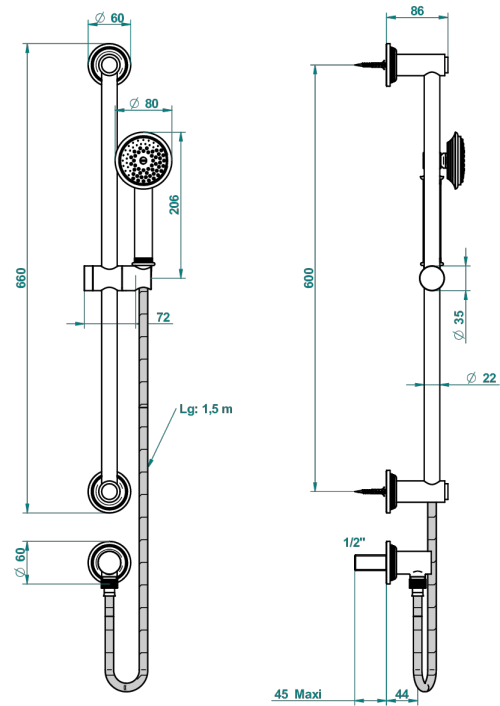

WEST COAST BLACK ONYX

U9E-58

Wall mounted stylised handshower, slidebar, hose, hook and elbow

61518

16/12/2016

CHARACTERISTIC

- West Coast Black Onyx
- Wall mounted stylised handshower, slidebar, hose, hook and elbow

AVAILABLE FINITIONS

Antique nickel - H28
Black ceram - D30
Blush PVD - H62
Brass color PVD - H49
Brown bronze color PVD - F33
Gold color PVD - H52

Graphite PVD - H64
Lacquered light bronze - D01
Matt Umber PVD - H67
Matt blush PVD - H60
Matt brass color PVD - H50
Matt brown bronze color PVD - F34

Matt chrome - C02
Matt gold - F07
Matt gold color PVD - H53
Matt graphite PVD - H65
Matt nickel (color finish) - C01
Matt nickel color PVD - H56

Natural smoked Brass - A13
Nickel color PVD - H55
Polished chrome (color finish) - A02
Polished gold (color finish) - F01
Polished nickel - B01
Soft gold - F30

Soft matt gold - F31
Umber PVD - H66
Varnished matt antique red copper
(color finish) - H07