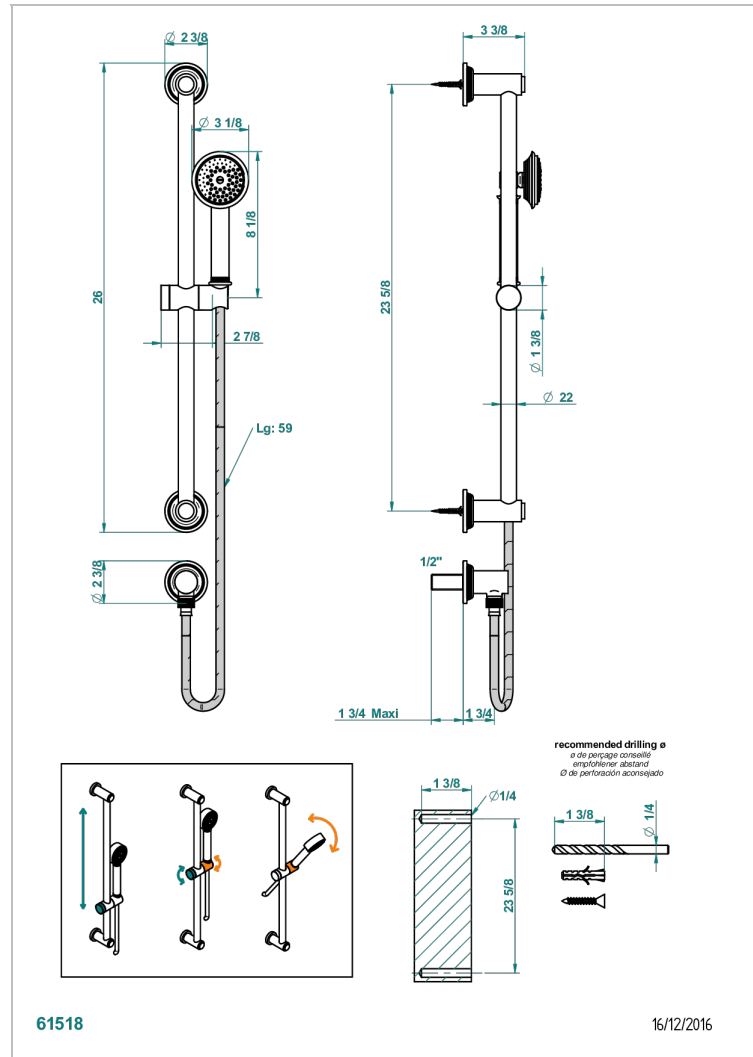

WEST COAST BLACK ONYX

U9E-58

Wall mounted stylised handshower, sidebar, hose, hook and elbow

61518

16/12/2016

CHARACTERISTIC

- West Coast Black Onyx
- Wall mounted stylised handshower, sidebar, hose, hook and elbow

AVAILABLE FINITIONS

Antique nickel - H28
Black ceram - D30
Blush PVD - H62
Brass color PVD - H49
Brown bronze color PVD - F33
Gold color PVD - H52

Graphite PVD - H64
Lacquered light bronze - D01
Matt Umber PVD - H67
Matt blush PVD - H60
Matt brass color PVD - H50
Matt brown bronze color PVD - F34