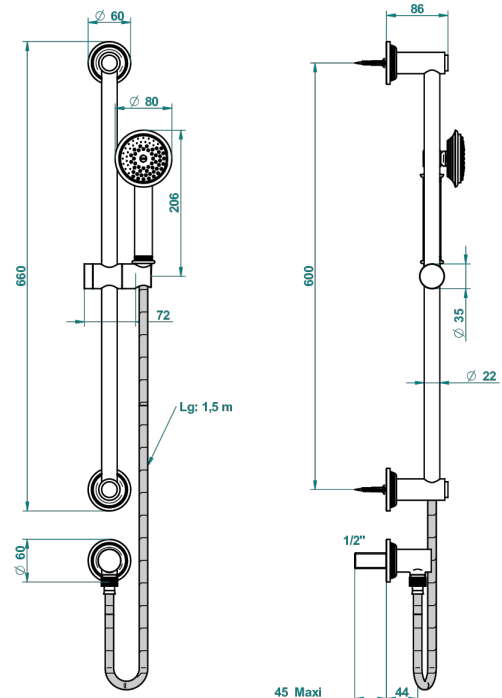

WEST COAST WITH GUILLOCHE DECOR WITH LEVER

U9D-58

Wall mounted stylised handshower, sidebar, hose, hook and elbow

61518

16/12/2016

CHARACTERISTIC

- West coast with Guilloché decor with lever
- Wall mounted stylised handshower, sidebar, hose, hook and elbow

AVAILABLE FINITIONS

Antique nickel - H28
Black ceram - D30
Blush PVD - H62
Brass color PVD - H49
Brown bronze color PVD - F33
Gold color PVD - H52

Graphite PVD - H64
Lacquered light bronze - D01
Matt Umber PVD - H67
Matt blush PVD - H60
Matt brass color PVD - H50
Matt brown bronze color PVD - F34

Matt chrome - C02
Matt gold - F07
Matt gold color PVD - H53
Matt graphite PVD - H65
Matt nickel (color finish) - C01
Matt nickel color PVD - H56

Natural smoked Brass - A13
Nickel color PVD - H55
Polished chrome (color finish) - A02
Polished chrome with gold inlay - GA1
Polished gold (color finish) - F01
Polished nickel - B01

Soft gold - F30
Soft matt gold - F31
Umber PVD - H66
Varnished matt antique red copper (color finish) - H07