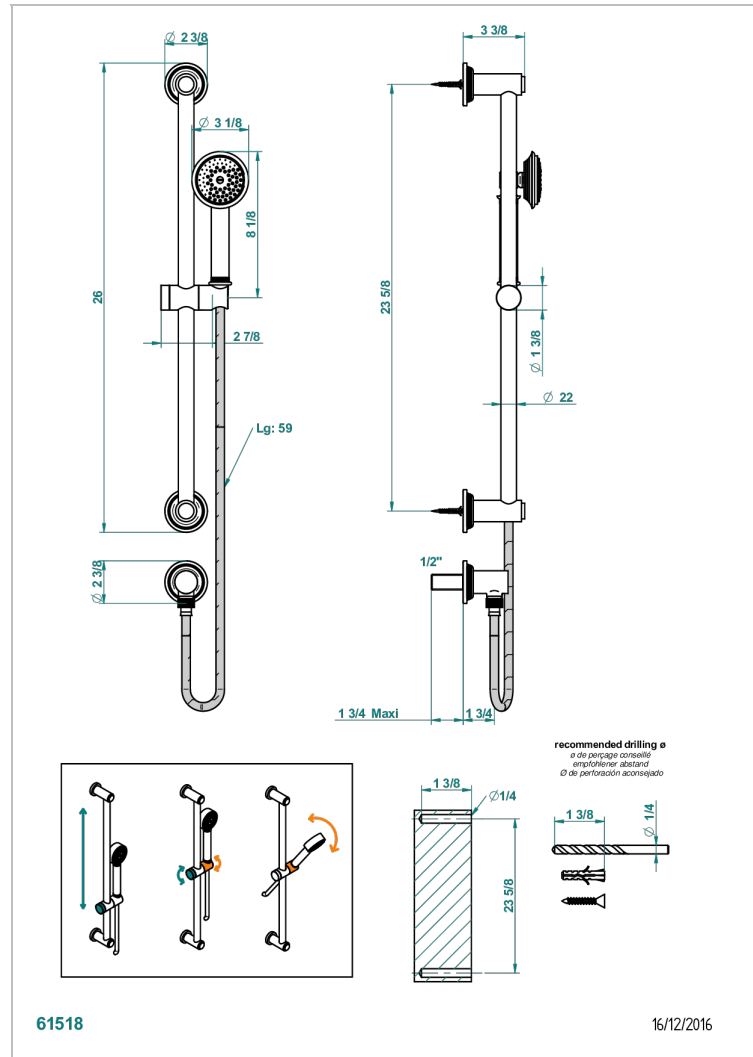

# WEST COAST WITH GUILLOCHE DECOR WITH LEVER

U9D-58

Wall mounted stylised handshower, slidebar, hose, hook and elbow

## CHARACTERISTIC

- West coast with Guilloché decor with lever
- Wall mounted stylised handshower, slidebar, hose, hook and elbow

## AVAILABLE FINITIONS

Antique nickel - H28  
Black ceram - D30  
Blush PVD - H62  
Brass color PVD - H49  
Brown bronze color PVD - F33  
Gold color PVD - H52

Graphite PVD - H64  
Lacquered light bronze - D01  
Matt Umber PVD - H67  
Matt blush PVD - H60  
Matt brass color PVD - H50  
Matt brown bronze color PVD - F34