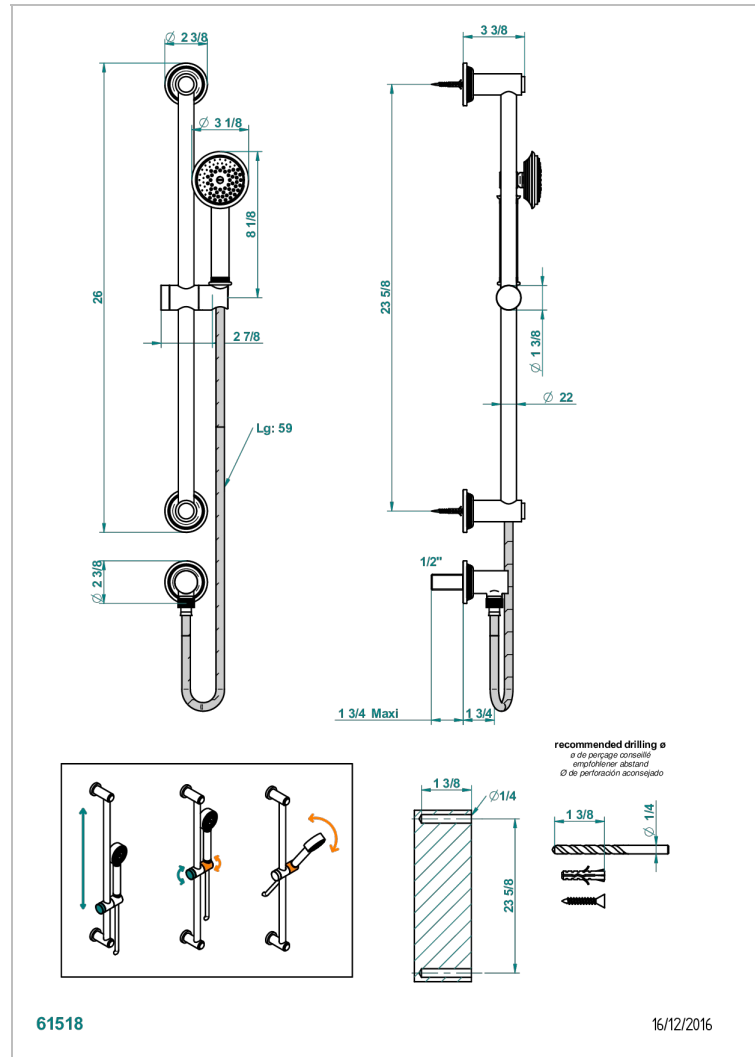

WEST COAST WITH GUILLOCHE DECOR WITH LEVER

U9D-58

Wall mounted stylised handshower, slidebar, hose, hook and elbow

CHARACTERISTIC

- West coast with Guilloché decor with lever
- Wall mounted stylised handshower, slidebar, hose, hook and elbow

AVAILABLE FINITIONS

Antique nickel - H28
Black ceram - D30
Blush PVD - H62
Brass color PVD - H49
Brown bronze color PVD - F33
Gold color PVD - H52

Graphite PVD - H64
Lacquered light bronze - D01
Matt Umber PVD - H67
Matt blush PVD - H60
Matt brass color PVD - H50
Matt brown bronze color PVD - F34