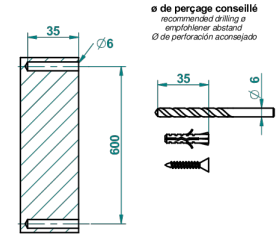

WEST COAST WITH GUILLOCHE DECOR

U9C-58

Wall mounted stylised handshower, sidebar, hose, hook and elbow

61518

16/12/2016

CHARACTERISTIC

- West coast with Guilloché decor
- Wall mounted stylised handshower, sidebar, hose, hook and elbow