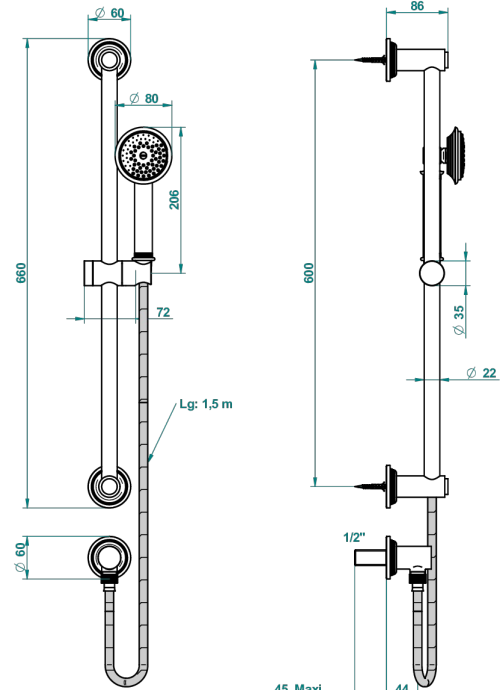

WEST COAST WITH GUILLOCHE DECOR

U9C-58

Wall mounted stylised handshower, sidebar, hose, hook and elbow

61518

16/12/2016

CHARACTERISTIC

- West coast with Guilloché decor
- Wall mounted stylised handshower, sidebar, hose, hook and elbow

AVAILABLE FINITIONS

Antique nickel - H28
Black ceram - D30
Blush PVD - H62
Brass color PVD - H49
Brown bronze color PVD - F33
Gold color PVD - H52

Graphite PVD - H64
Lacquered light bronze - D01
Matt Umber PVD - H67
Matt blush PVD - H60
Matt brass color PVD - H50
Matt brown bronze color PVD - F34