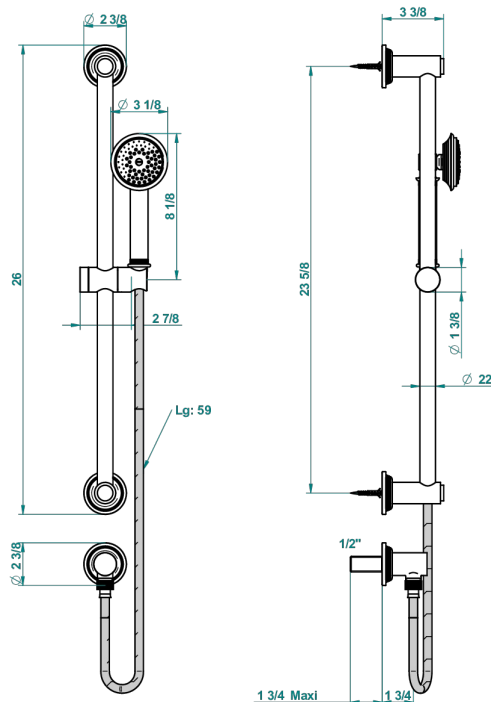

WEST COAST WITH GUILLOCHE DECOR

U9C-58

Wall mounted stylised handshower, slidebar, hose, hook and elbow

61518

16/12/2016

CHARACTERISTIC

- West coast with Guilloché decor
- Wall mounted stylised handshower, slidebar, hose, hook and elbow

AVAILABLE FINITIONS

Antique nickel - H28
Black ceram - D30
Blush PVD - H62
Brass color PVD - H49
Brown bronze color PVD - F33
Gold color PVD - H52

Graphite PVD - H64
Lacquered light bronze - D01
Matt Umber PVD - H67
Matt blush PVD - H60
Matt brass color PVD - H50
Matt brown bronze color PVD - F34

Matt chrome - C02
Matt gold - F07
Matt gold color PVD - H53
Matt graphite PVD - H65
Matt nickel (color finish) - C01
Matt nickel color PVD - H56

Natural smoked Brass - A13
Nickel color PVD - H55
Polished chrome (color finish) - A02
Polished chrome with gold inlay - GA1
Polished gold (color finish) - F01
Polished nickel - B01

Soft gold - F30
Soft matt gold - F31
Umber PVD - H66
Varnished matt antique red copper
(color finish) - H07