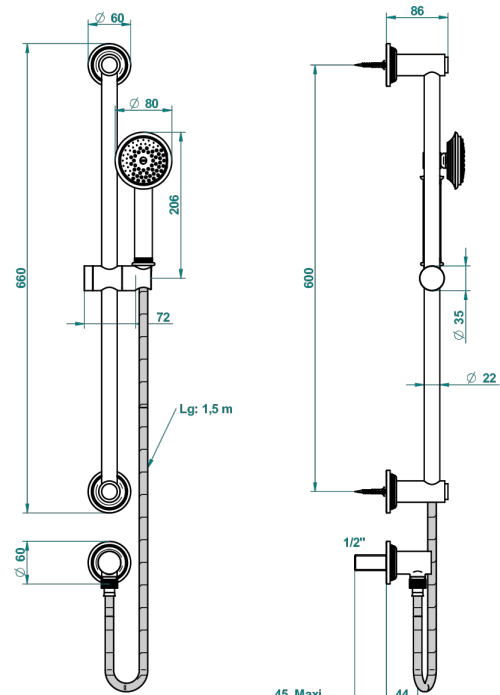

WEST COAST METAL WITH LEVER

U9B-58

Wall mounted stylised handshower, sidebar, hose, hook and elbow

61518

16/12/2016

CHARACTERISTIC

- West Coast Metal with lever
- Wall mounted stylised handshower, sidebar, hose, hook and elbow

AVAILABLE FINITIONS

Antique nickel - H28
Black ceram - D30
Blush PVD - H62
Brass color PVD - H49
Brown bronze color PVD - F33
Gold color PVD - H52

Graphite PVD - H64
Lacquered light bronze - D01
Matt Umber PVD - H67
Matt blush PVD - H60
Matt brass color PVD - H50
Matt brown bronze color PVD - F34

Matt chrome - C02
Matt gold - F07
Matt gold color PVD - H53
Matt graphite PVD - H65
Matt nickel (color finish) - C01
Matt nickel color PVD - H56

Natural smoked Brass - A13
Nickel color PVD - H55
Polished chrome (color finish) - A02
Polished chrome with gold inlay - GA1
Polished gold (color finish) - F01
Polished nickel - B01

Soft gold - F30
Soft matt gold - F31
Umber PVD - H66
Varnished matt antique red copper (color finish) - H07