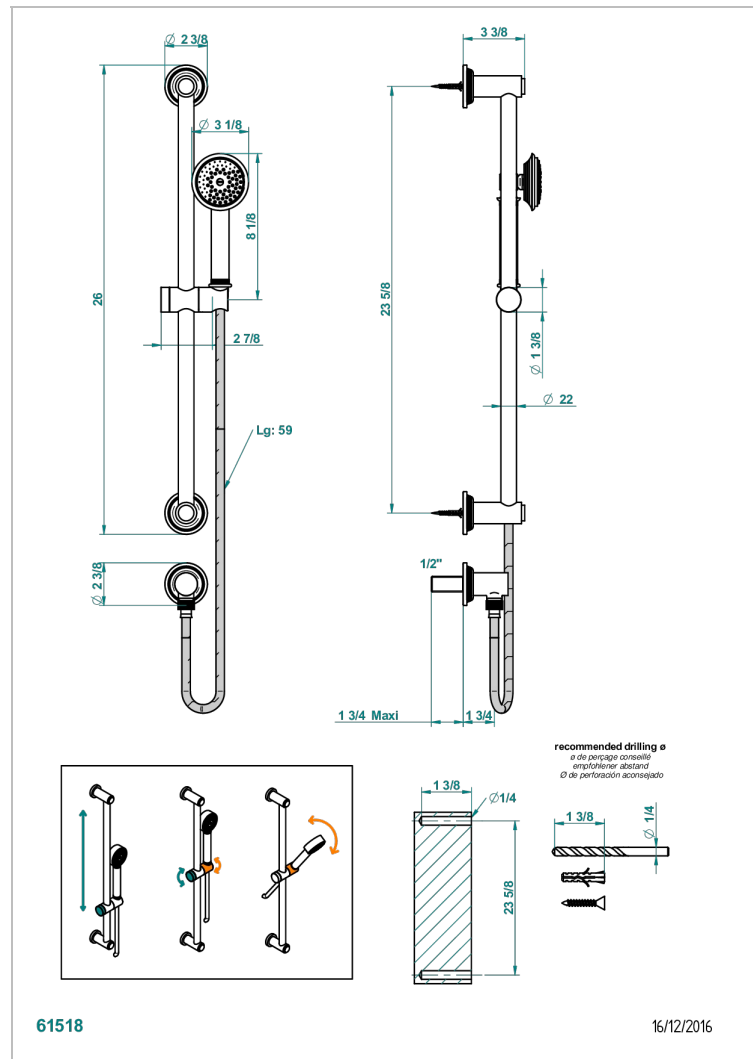

WEST COAST METAL WITH LEVER

U9B-58

THG
PARIS

Wall mounted stylised handshower, sidebar, hose, hook and elbow

CHARACTERISTIC

- West Coast Metal with lever
- Wall mounted stylised handshower, sidebar, hose, hook and elbow

AVAILABLE FINITIONS

Antique nickel - H28
Black ceram - D30
Blush PVD - H62
Brass color PVD - H49
Brown bronze color PVD - F33
Gold color PVD - H52

Graphite PVD - H64
Lacquered light bronze - D01
Matt Umber PVD - H67
Matt blush PVD - H60
Matt brass color PVD - H50
Matt brown bronze color PVD - F34