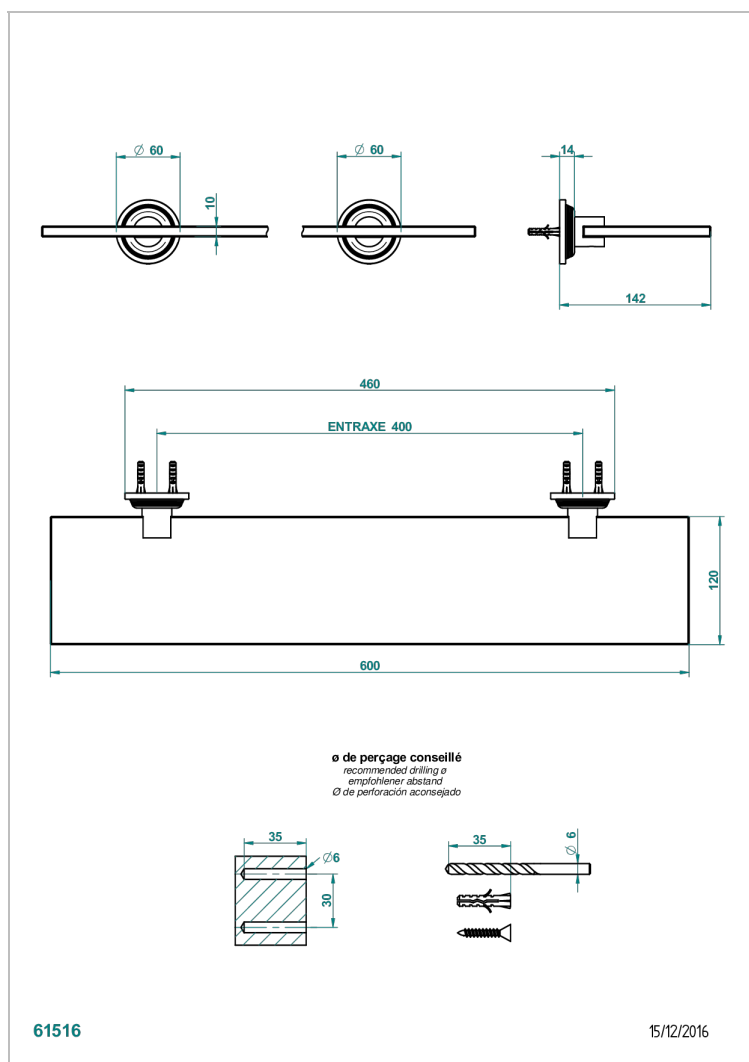

GRAND CENTRAL WHITE ONYX WITH LEVER HANDLES

U9S-564

Glass shelf with brackets

CHARACTERISTIC

- Grand central White Onyx with lever handles
- Glass shelf with brackets

AVAILABLE FINITIONS

Black ceram - D30
Blush PVD - H62
Brass color PVD - H49
Brown bronze color PVD - F33
Chrome polished - A02
Copper antique matt, coated - H07