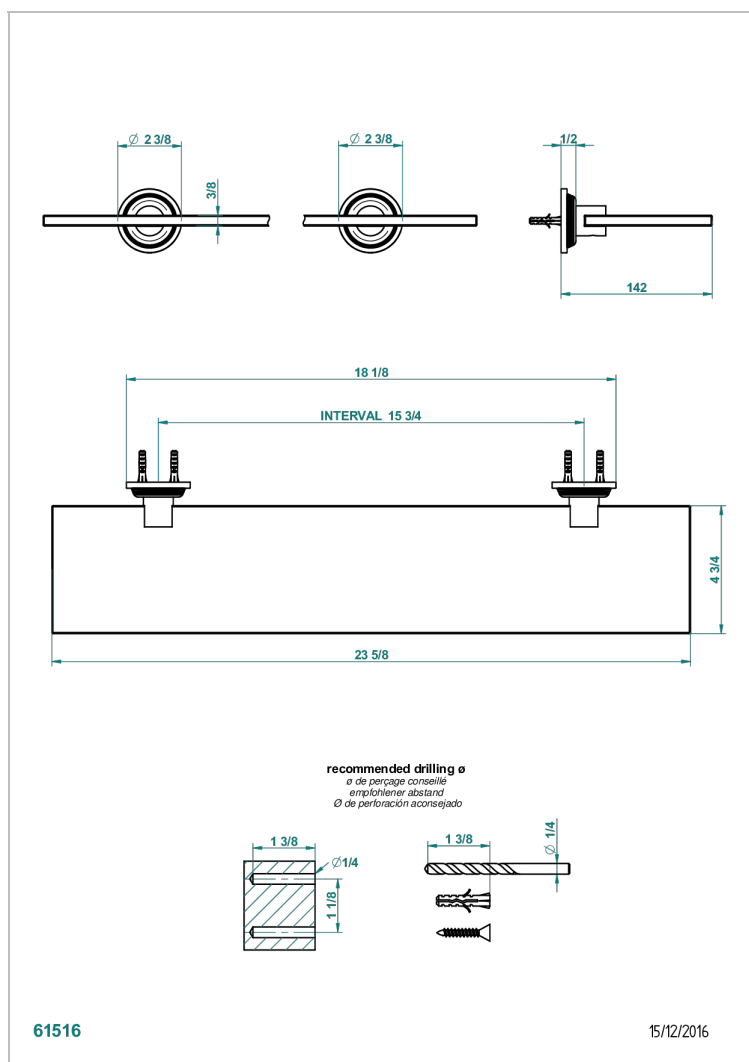

GRAND CENTRAL WHITE ONYX WITH LEVER HANDLES

U9S-564

Glass shelf with brackets

61516

15/12/2016

CHARACTERISTIC

- Grand central White Onyx with lever handles
- Glass shelf with brackets

AVAILABLE FINITIONS