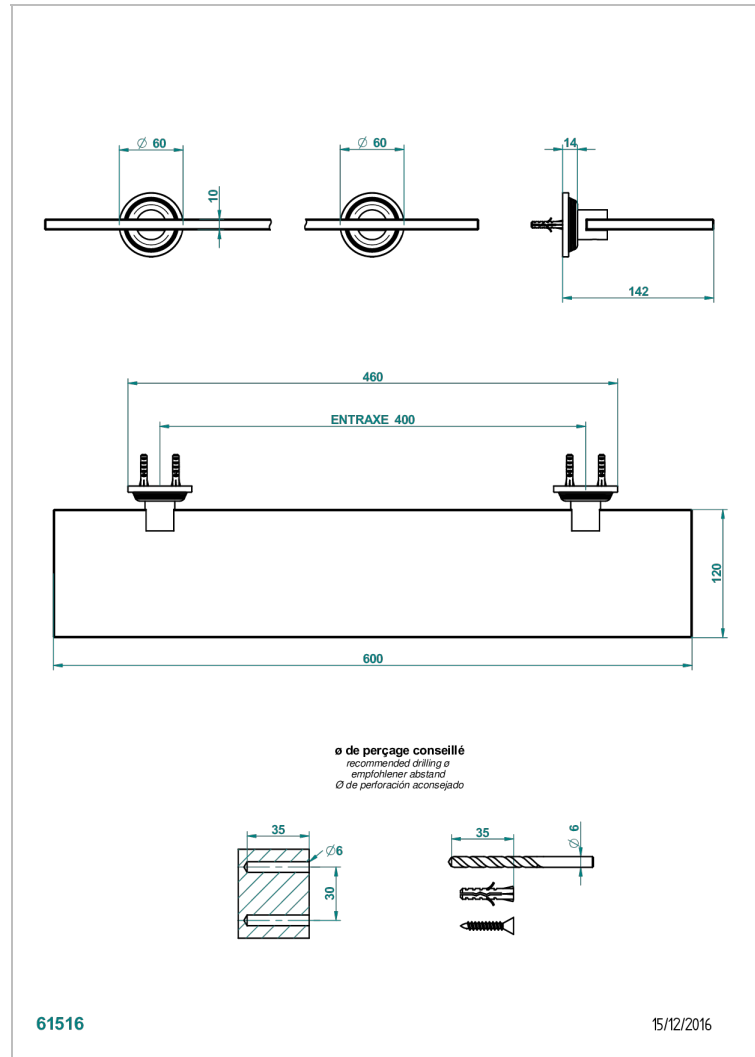

# GRAND CENTRAL WHITE ONYX

U9R-564

Glass shelf with brackets

THG<sup>®</sup>  
PARIS

## CHARACTERISTIC

- Grand central White Onyx
- Glass shelf with brackets