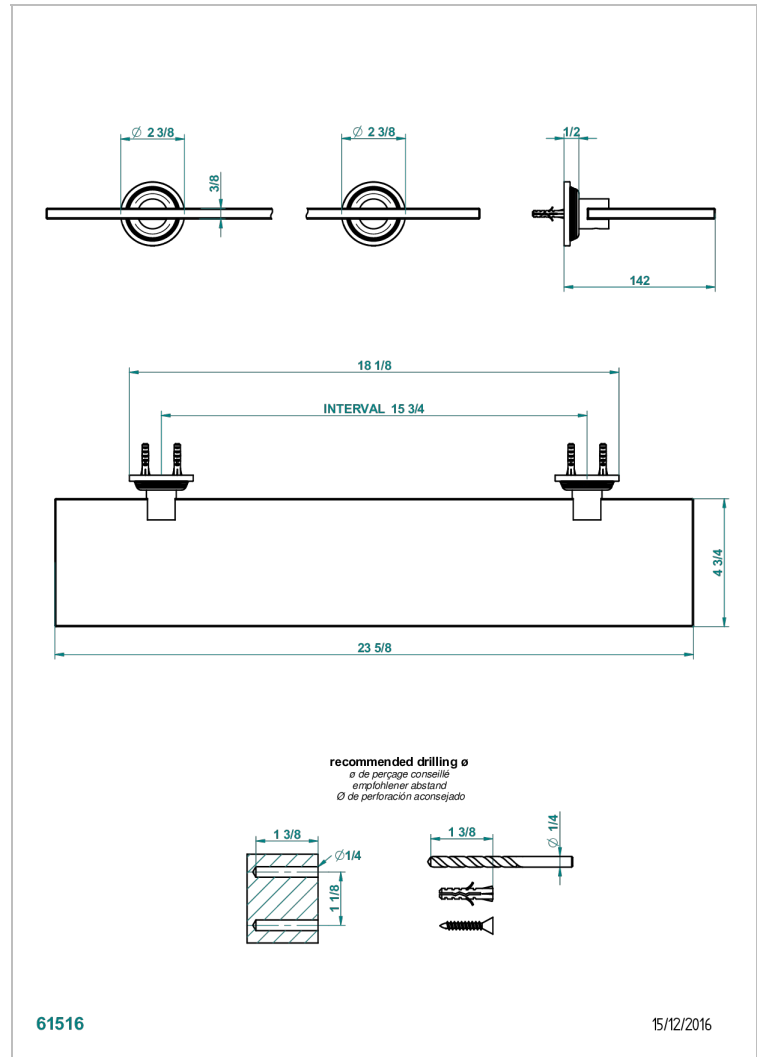

GRAND CENTRAL WHITE ONYX

U9R-564

Glass shelf with brackets

CHARACTERISTIC

- Grand central White Onyx
- Glass shelf with brackets

AVAILABLE FINITIONS

Black ceram - D30
 Blush PVD - H62
 Brass color PVD - H49
 Brown bronze color PVD - F33
 Chrome polished - A02
 Copper antique matt, coated - H07