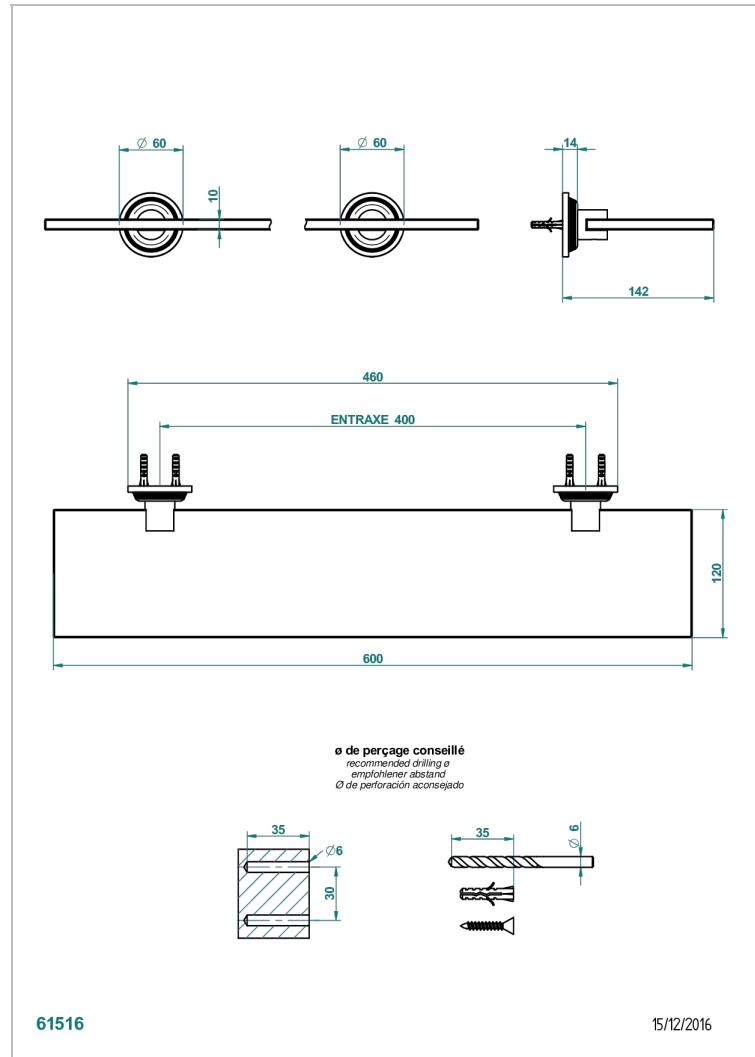

GRAND CENTRAL BLACK ONYX

U9M-564

Glass shelf with brackets

THG[®]
PARIS

CHARACTERISTIC

- Grand central Black Onyx
- Glass shelf with brackets

AVAILABLE FINITIONS

Black ceram - D30
Blush PVD - H62
Brass color PVD - H49
Brown bronze color PVD - F33
Chrome polished - A02
Copper antique matt, coated - H07