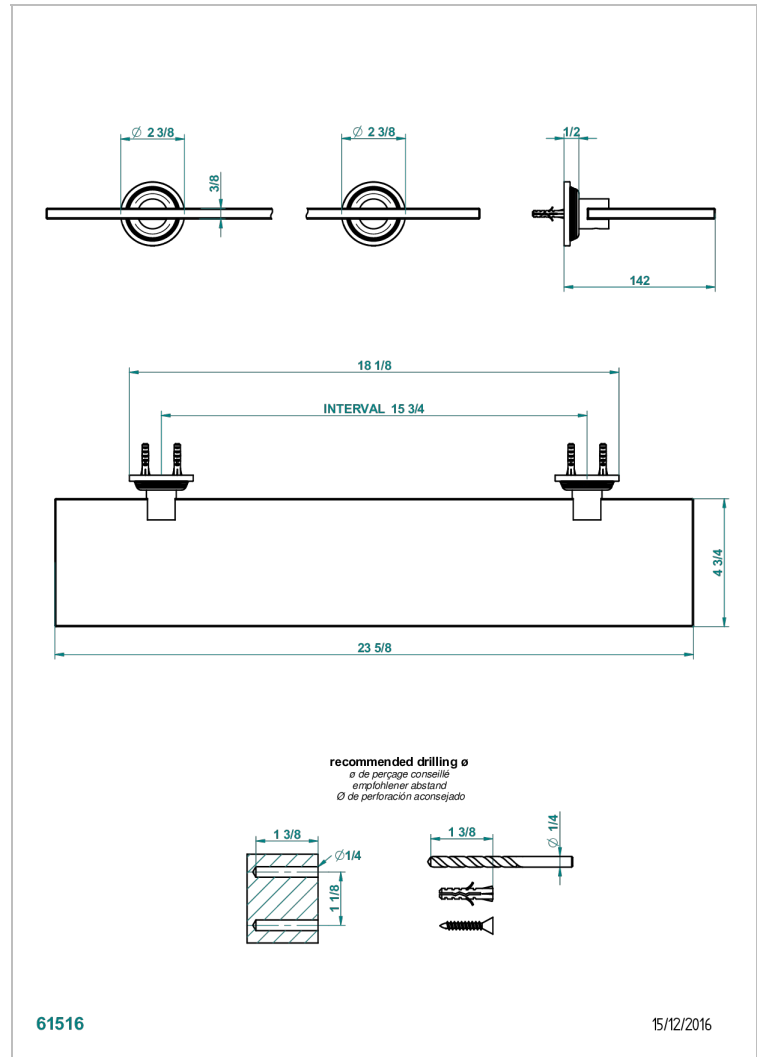

GRAND CENTRAL BLACK ONYX

U9M-564

Glass shelf with brackets

THG[®]
PARIS

61516

15/12/2016

CHARACTERISTIC

- Grand central Black Onyx
- Glass shelf with brackets