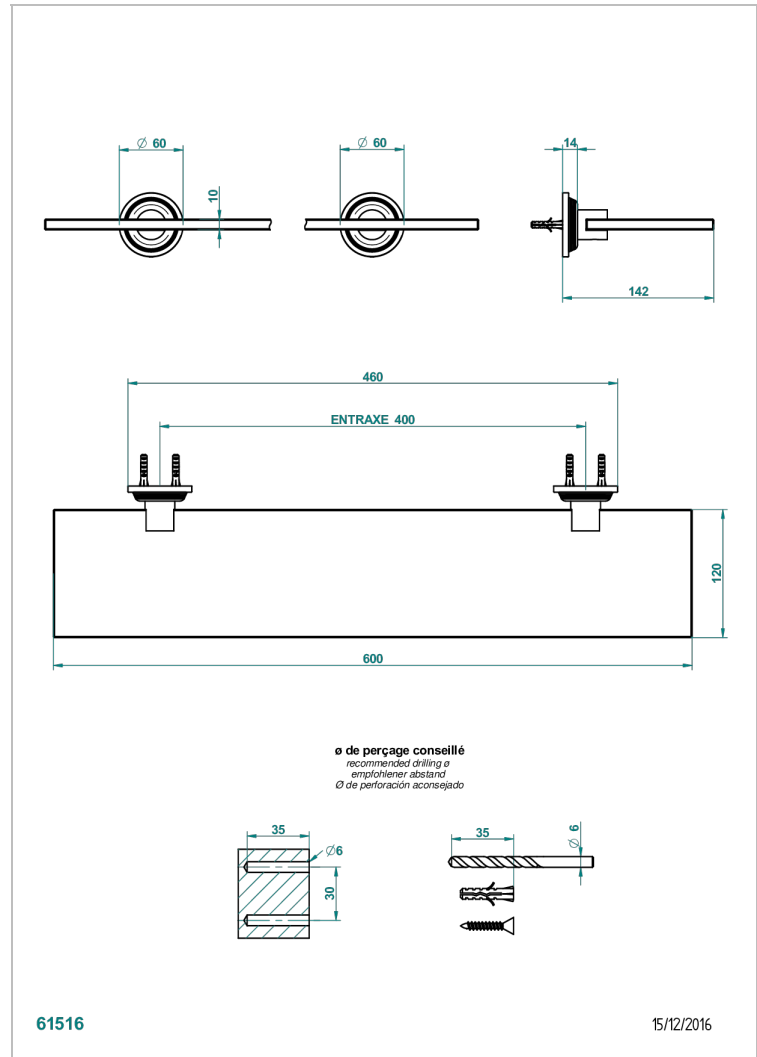

# GRAND CENTRAL METAL

U9K-564

Glass shelf with brackets

## CHARACTERISTIC

- Grand central Metal
- Glass shelf with brackets