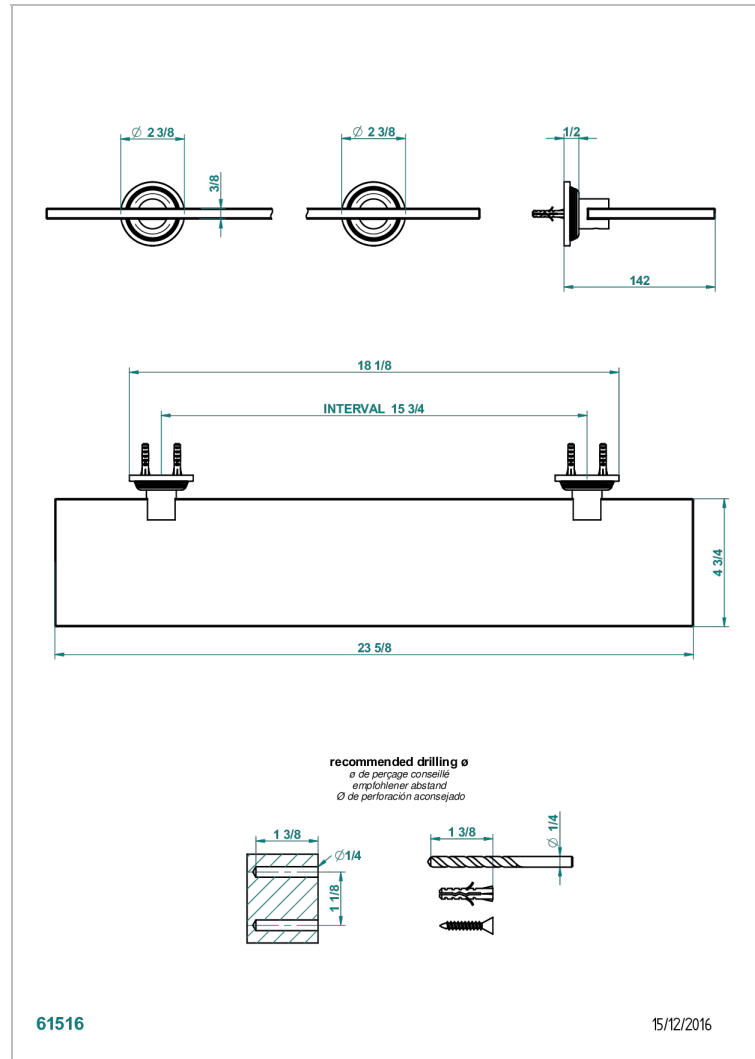

GRAND CENTRAL METAL

U9K-564

Glass shelf with brackets

CHARACTERISTIC

- Grand central Metal
- Glass shelf with brackets

AVAILABLE FINITIONS

Black ceram - D30
 Blush PVD - H62
 Brass color PVD - H49
 Brown bronze color PVD - F33
 Chrome polished - A02
 Copper antique matt, coated - H07