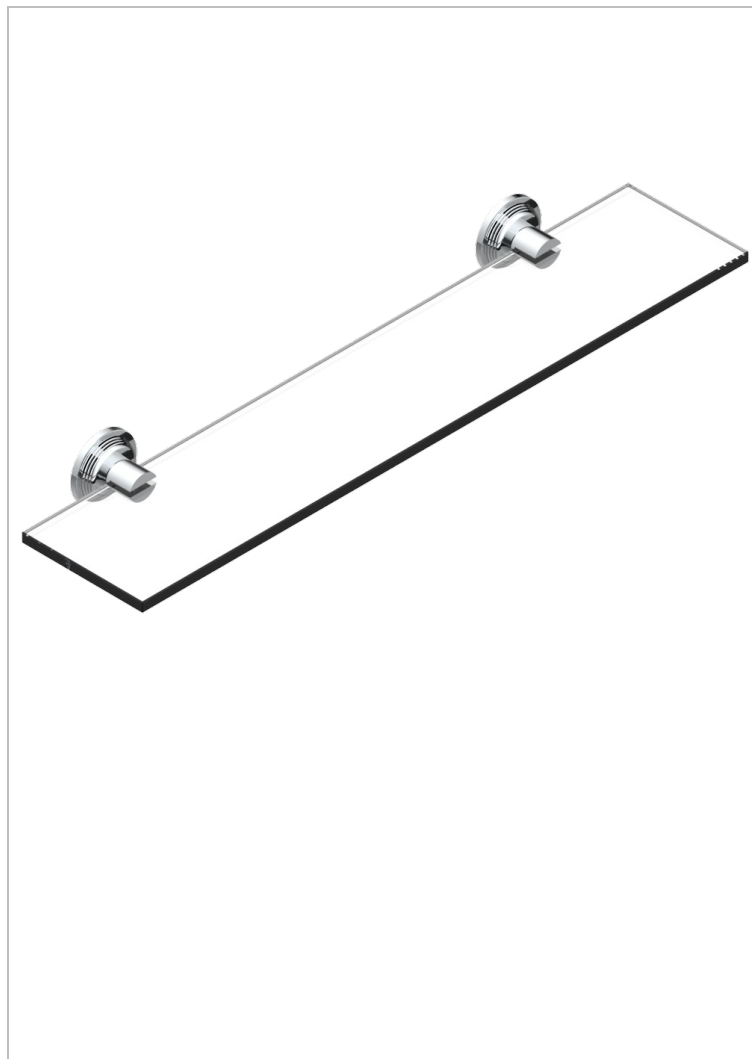

WEST COAST WHITE ONYX WITH LEVER HANDLES

U9H-564

Glass shelf with brackets

CHARACTERISTIC

- West Coast White Onyx with lever handles
- Glass shelf with brackets

AVAILABLE FINITIONS

Black ceram - D30
Blush PVD - H62
Brass color PVD - H49
Brown bronze color PVD - F33
Chrome polished - A02
Copper antique matt, coated - H07

Gold color PVD - H52
Gold mat - F07
Gold polished - F01
Graphite PVD - H64
Light coated bronze - D01
Matt Umber PVD - H67

Matt blush PVD - H60
Matt brass color PVD - H50
Matt brown bronze color PVD - F34
Matt chrome (American satin) - C02
Matt gold color PVD - H53
Matt graphite PVD - H65

Matt nickel (American satin) - C01
Matt nickel color PVD - H56
Natural smoked Brass - A13
Nickel antique / Sovereign - H28
Nickel color PVD - H55
Nickel polished - B01

Soft gold - F30
Soft matt gold - F31
Umber PVD - H66