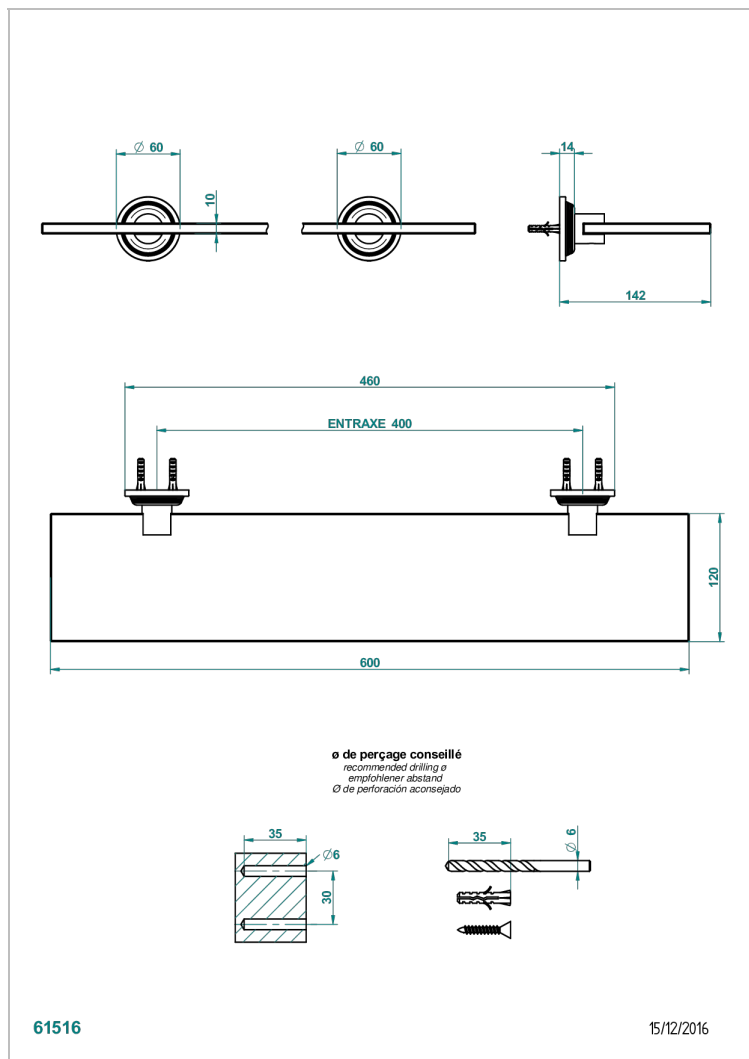

WEST COAST WHITE ONYX WITH LEVER HANDLES

U9H-564

Glass shelf with brackets

CHARACTERISTIC

- West Coast White Onyx with lever handles
- Glass shelf with brackets

AVAILABLE FINITIONS

Black ceram - D30
Blush PVD - H62
Brass color PVD - H49
Brown bronze color PVD - F33
Chrome polished - A02
Copper antique matt, coated - H07