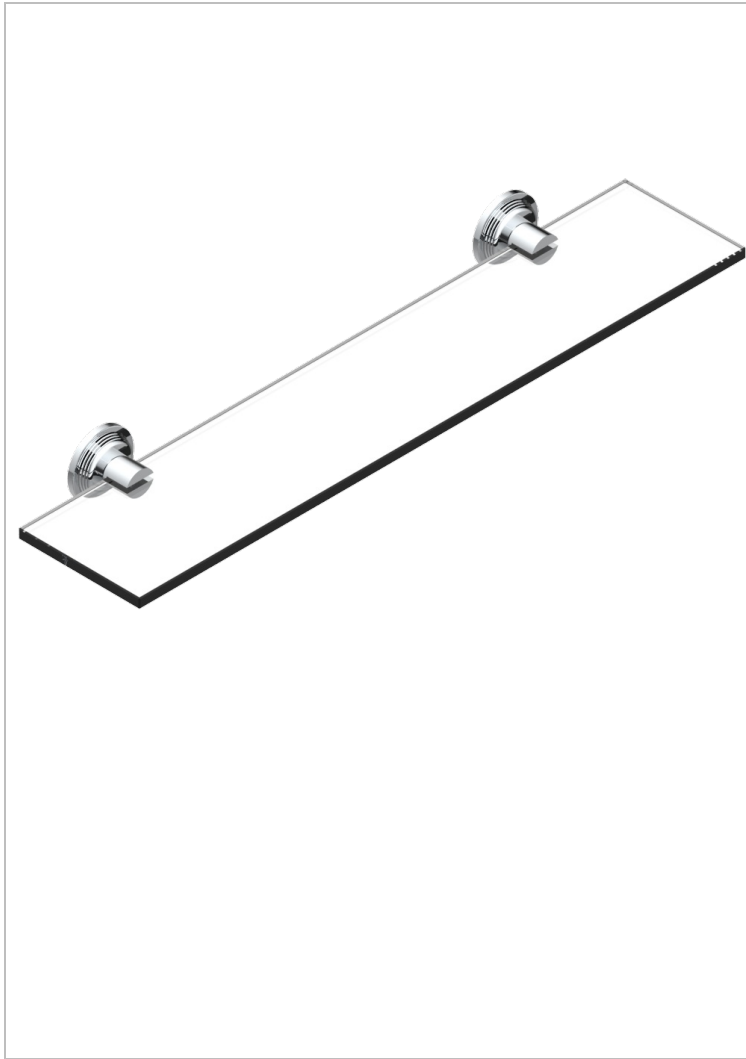

WEST COAST WHITE ONYX WITH LEVER HANDLES

U9H-564

Glass shelf with brackets

CHARACTERISTIC

- West Coast White Onyx with lever handles
- Glass shelf with brackets

AVAILABLE FINITIONS

Black ceram - D30
 Blush PVD - H62
 Brass color PVD - H49
 Brown bronze color PVD - F33
 Chrome polished - A02
 Copper antique matt, coated - H07

Gold color PVD - H52
 Gold mat - F07
 Gold polished - F01
 Graphite PVD - H64
 Light coated bronze - D01
 Matt Umber PVD - H67

Matt blush PVD - H60
 Matt brass color PVD - H50
 Matt brown bronze color PVD - F34
 Matt chrome (American satin) - C02
 Matt gold color PVD - H53
 Matt graphite PVD - H65

Matt nickel (American satin) - C01
 Matt nickel color PVD - H56
 Natural smoked Brass - A13
 Nickel antique / Sovereign - H28
 Nickel color PVD - H55
 Nickel polished - B01

Soft gold - F30
 Soft matt gold - F31
 Umber PVD - H66