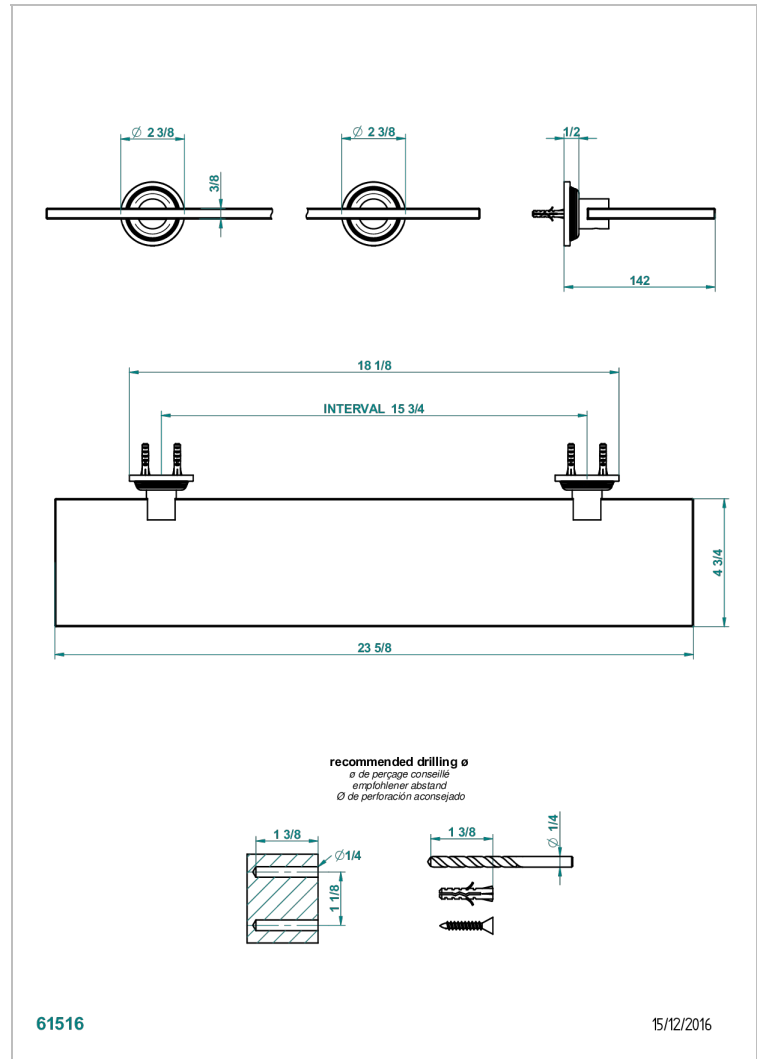

WEST COAST WHITE ONYX WITH LEVER HANDLES

U9H-564

Glass shelf with brackets

CHARACTERISTIC

- West Coast White Onyx with lever handles
- Glass shelf with brackets

AVAILABLE FINITIONS

Black ceram - D30
 Blush PVD - H62
 Brass color PVD - H49
 Brown bronze color PVD - F33
 Chrome polished - A02
 Copper antique matt, coated - H07