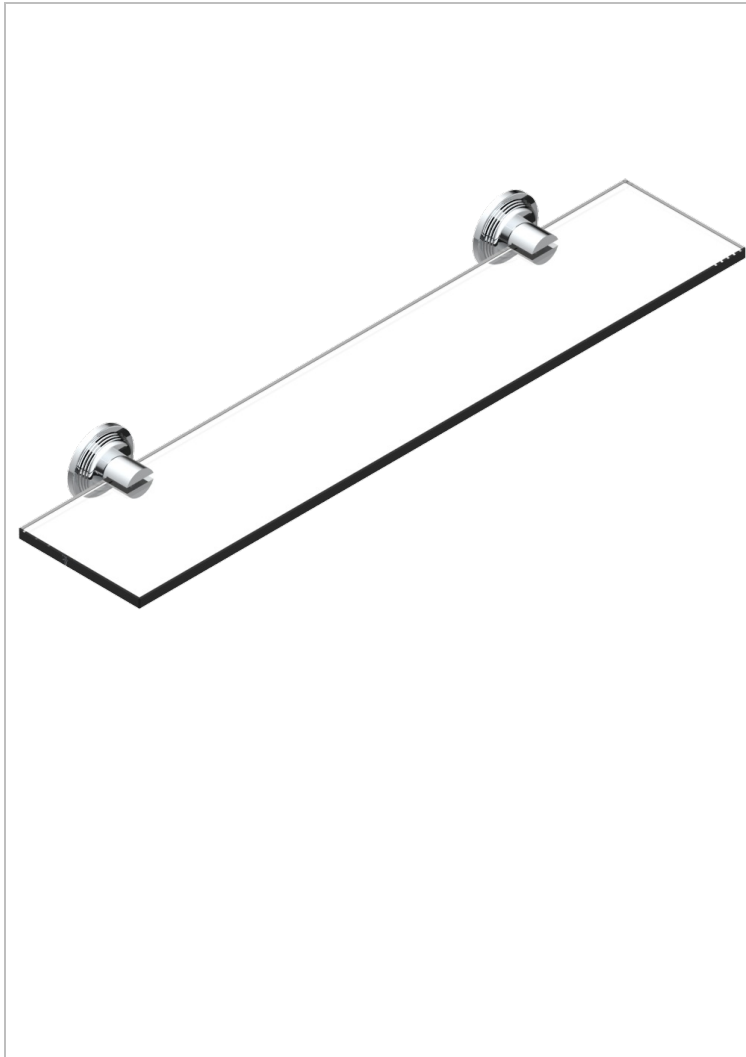

WEST COAST WHITE ONYX

U9G-564

Glass shelf with brackets

THG[®]
PARIS

CHARACTERISTIC

- West Coast White Onyx
- Glass shelf with brackets

AVAILABLE FINITIONS

Black ceram - D30
Blush PVD - H62
Brass color PVD - H49
Brown bronze color PVD - F33
Chrome polished - A02
Copper antique matt, coated - H07

Gold color PVD - H52
Gold mat - F07
Gold polished - F01
Graphite PVD - H64
Light coated bronze - D01
Matt Umber PVD - H67

Matt blush PVD - H60
Matt brass color PVD - H50
Matt brown bronze color PVD - F34
Matt chrome (American satin) - C02
Matt gold color PVD - H53
Matt graphite PVD - H65

Matt nickel (American satin) - C01
Matt nickel color PVD - H56
Natural smoked Brass - A13
Nickel antique / Sovereign - H28
Nickel color PVD - H55
Nickel polished - B01

Soft gold - F30
Soft matt gold - F31
Umber PVD - H66