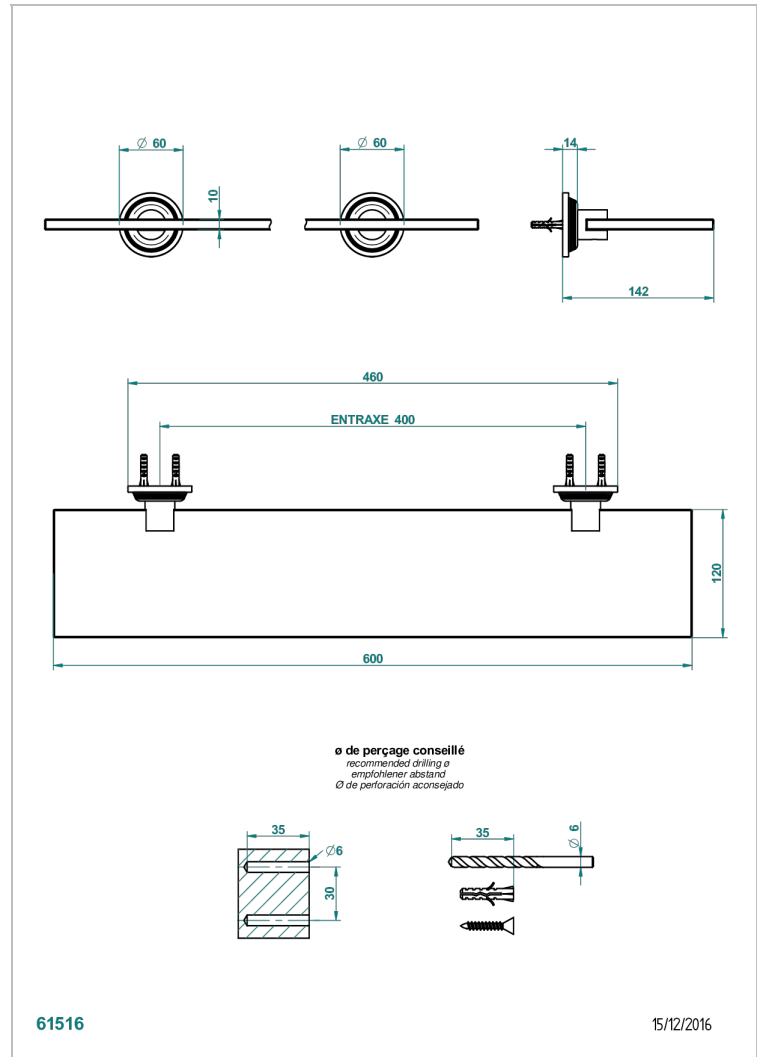

WEST COAST WHITE ONYX

U9G-564

Glass shelf with brackets

THG[®]
PARIS

CHARACTERISTIC

- West Coast White Onyx
- Glass shelf with brackets

AVAILABLE FINITIONS

Black ceram - D30
Blush PVD - H62
Brass color PVD - H49
Brown bronze color PVD - F33
Chrome polished - A02
Copper antique matt, coated - H07