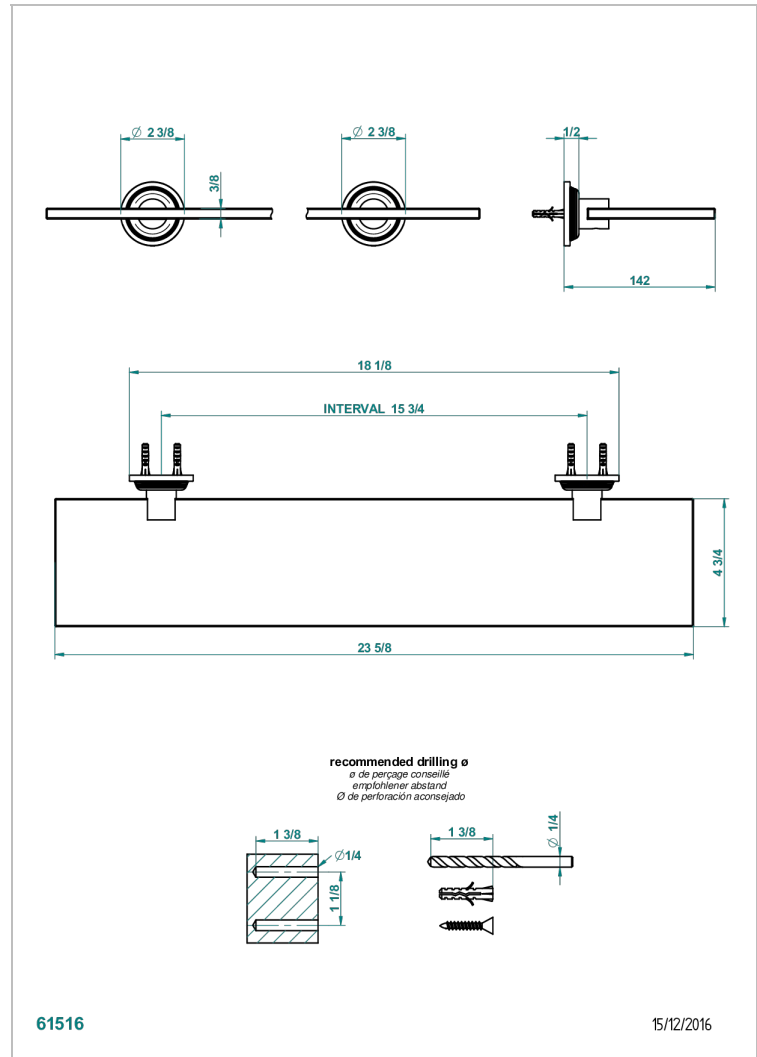

WEST COAST WHITE ONYX

U9G-564

Glass shelf with brackets

CHARACTERISTIC

- West Coast White Onyx
- Glass shelf with brackets

AVAILABLE FINITIONS

Black ceram - D30
 Blush PVD - H62
 Brass color PVD - H49
 Brown bronze color PVD - F33
 Chrome polished - A02
 Copper antique matt, coated - H07