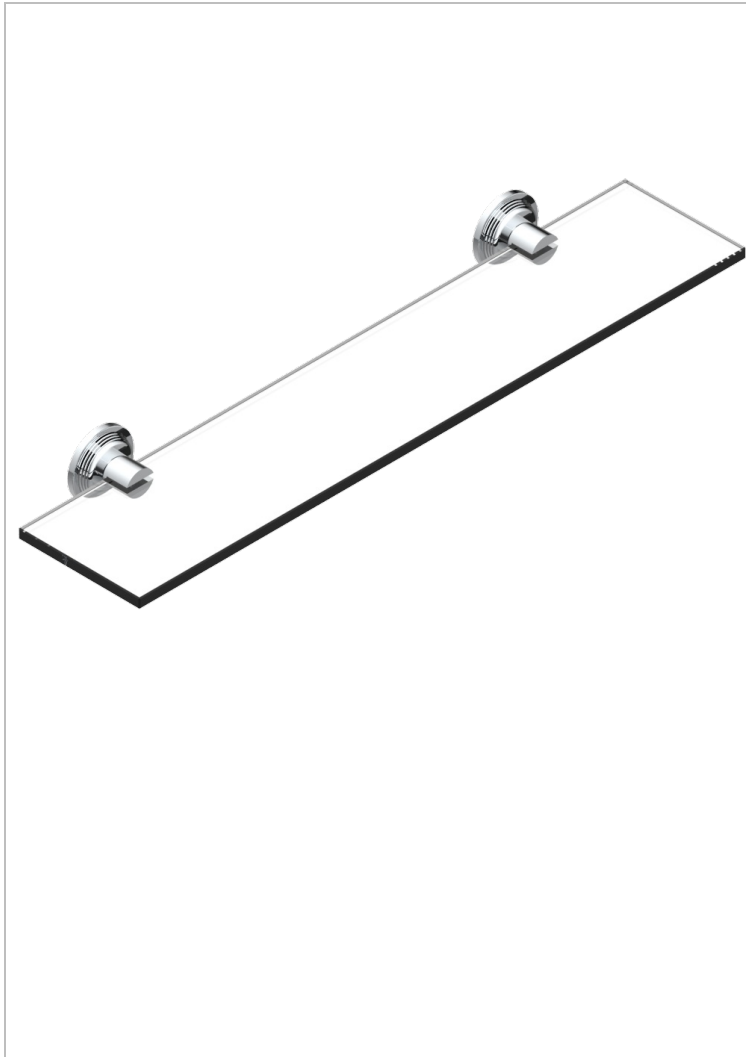

WEST COAST WHITE ONYX

U9G-564

Glass shelf with brackets

CHARACTERISTIC

- West Coast White Onyx
- Glass shelf with brackets

AVAILABLE FINITIONS

Black ceram - D30
 Blush PVD - H62
 Brass color PVD - H49
 Brown bronze color PVD - F33
 Chrome polished - A02
 Copper antique matt, coated - H07

Gold color PVD - H52
 Gold mat - F07
 Gold polished - F01
 Graphite PVD - H64
 Light coated bronze - D01
 Matt Umber PVD - H67

Matt blush PVD - H60
 Matt brass color PVD - H50
 Matt brown bronze color PVD - F34
 Matt chrome (American satin) - C02
 Matt gold color PVD - H53
 Matt graphite PVD - H65

Matt nickel (American satin) - C01
 Matt nickel color PVD - H56
 Natural smoked Brass - A13
 Nickel antique / Sovereign - H28
 Nickel color PVD - H55
 Nickel polished - B01

Soft gold - F30
 Soft matt gold - F31
 Umber PVD - H66