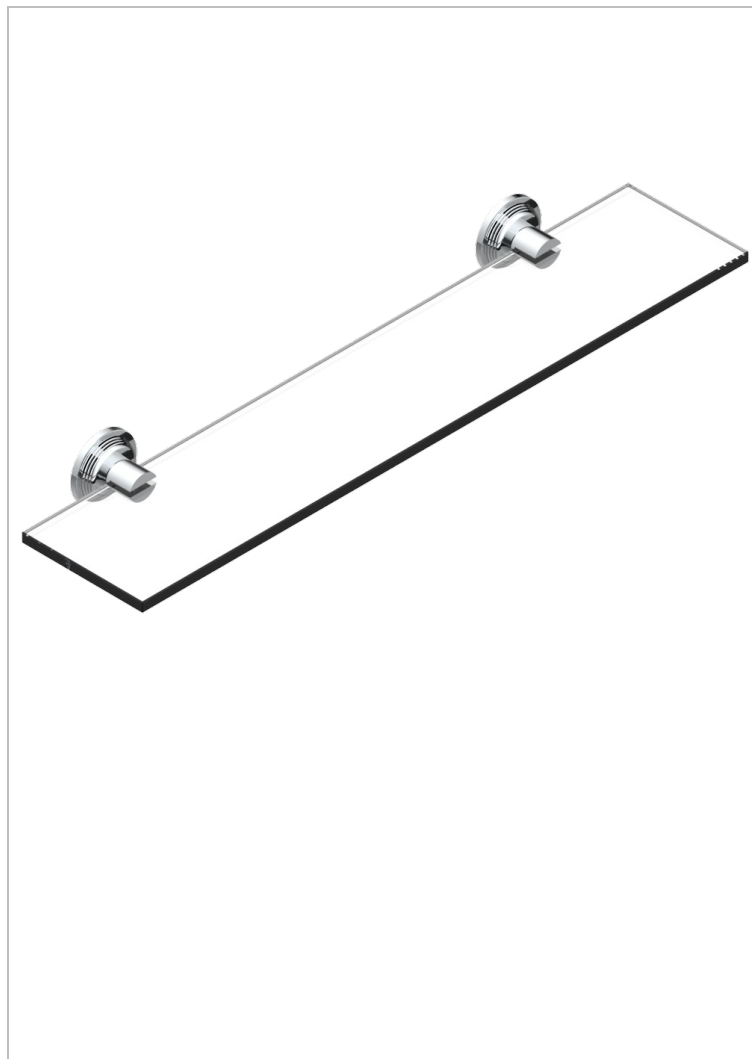

WEST COAST BLACK ONYX WITH LEVER HANDLES

U9F-564

Glass shelf with brackets

61516

15/12/2016

CHARACTERISTIC

- West Coast Black Onyx with lever handles
- Glass shelf with brackets

AVAILABLE FINITIONS