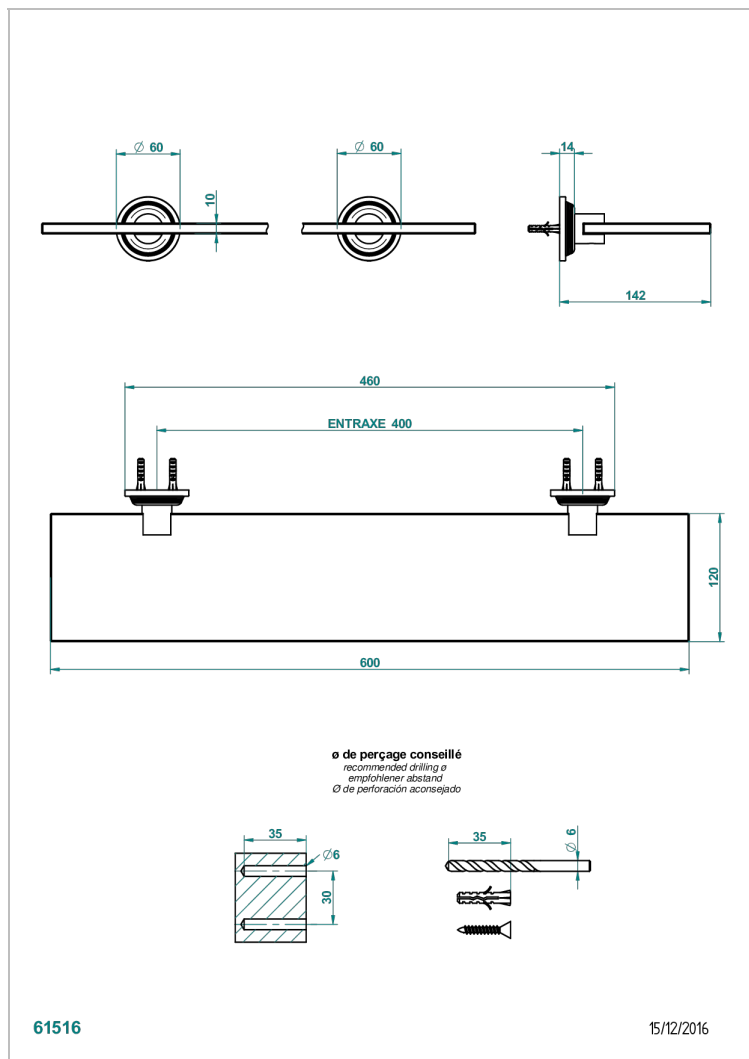

WEST COAST BLACK ONYX WITH LEVER HANDLES

U9F-564

Glass shelf with brackets

61516

15/12/2016

CHARACTERISTIC

- West Coast Black Onyx with lever handles
- Glass shelf with brackets

AVAILABLE FINITIONS