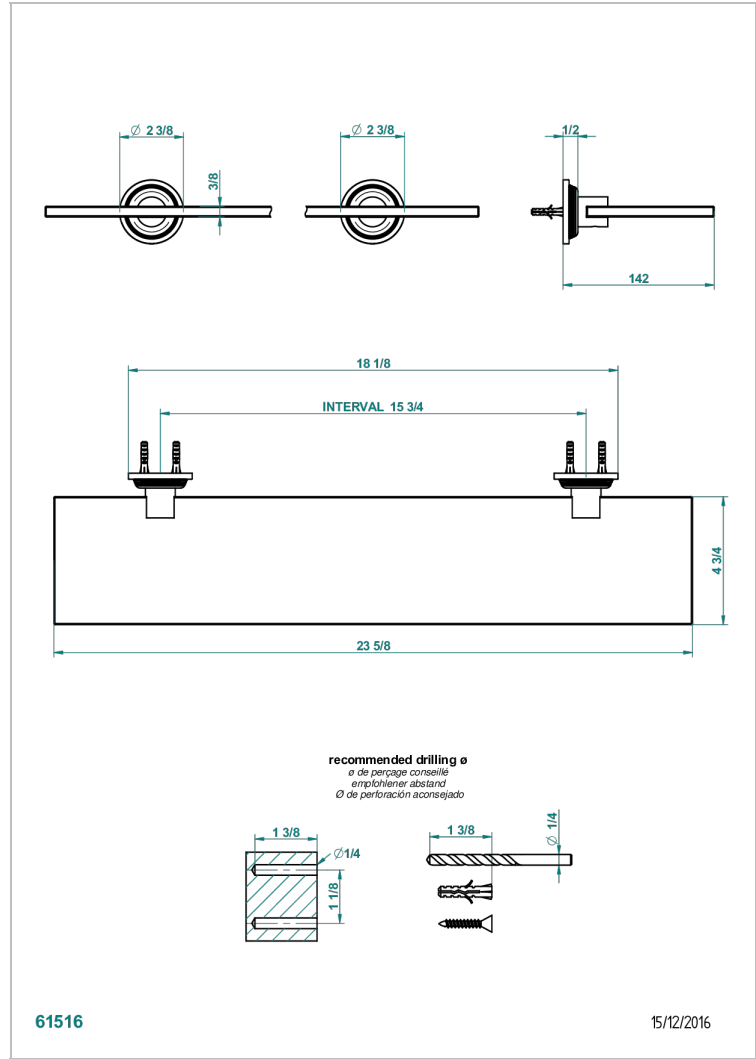

WEST COAST BLACK ONYX WITH LEVER HANDLES

U9F-564

Glass shelf with brackets

61516

15/12/2016

CHARACTERISTIC

- West Coast Black Onyx with lever handles
- Glass shelf with brackets

AVAILABLE FINITIONS

Black ceram - D30
Blush PVD - H62
Brass color PVD - H49
Brown bronze color PVD - F33
Chrome polished - A02
Copper antique matt, coated - H07

Gold color PVD - H52
Gold mat - F07
Gold polished - F01
Graphite PVD - H64
Light coated bronze - D01
Matt Umber PVD - H67

Matt blush PVD - H60
Matt brass color PVD - H50
Matt brown bronze color PVD - F34
Matt chrome (American satin) - C02
Matt gold color PVD - H53
Matt graphite PVD - H65

Matt nickel (American satin) - C01
Matt nickel color PVD - H56
Natural smoked Brass - A13
Nickel antique / Sovereign - H28
Nickel color PVD - H55
Nickel polished - B01

Soft gold - F30
Soft matt gold - F31
Umber PVD - H66