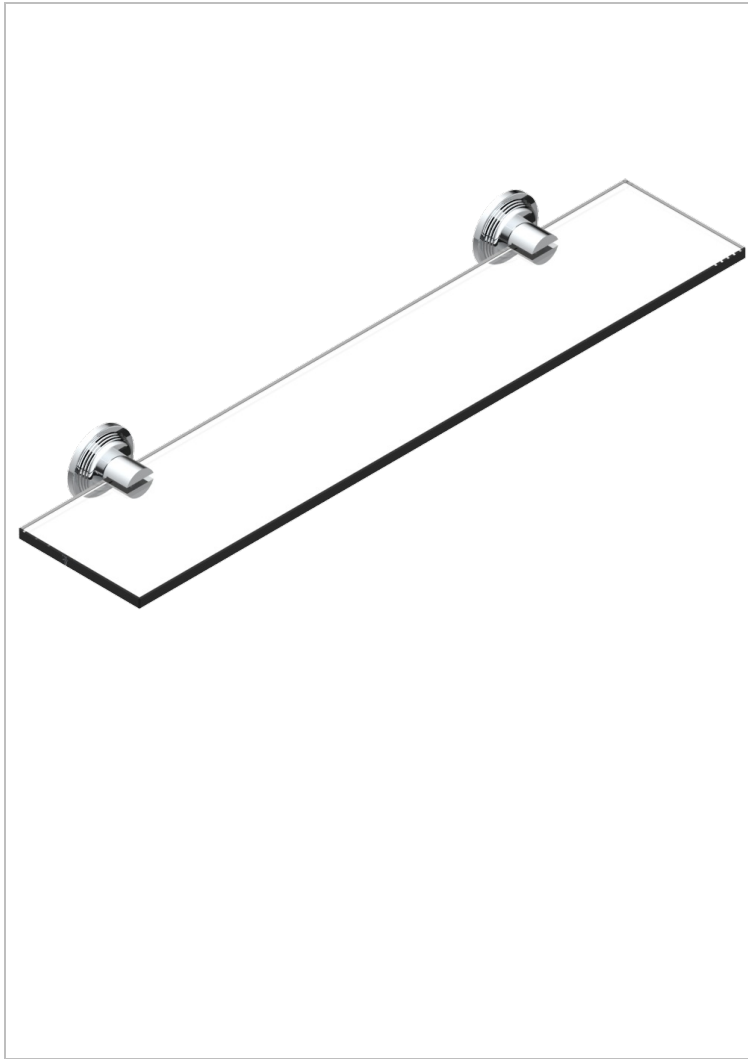

# WEST COAST BLACK ONYX WITH LEVER HANDLES

U9F-564

Glass shelf with brackets

61516

15/12/2016

## CHARACTERISTIC

- West Coast Black Onyx with lever handles
- Glass shelf with brackets