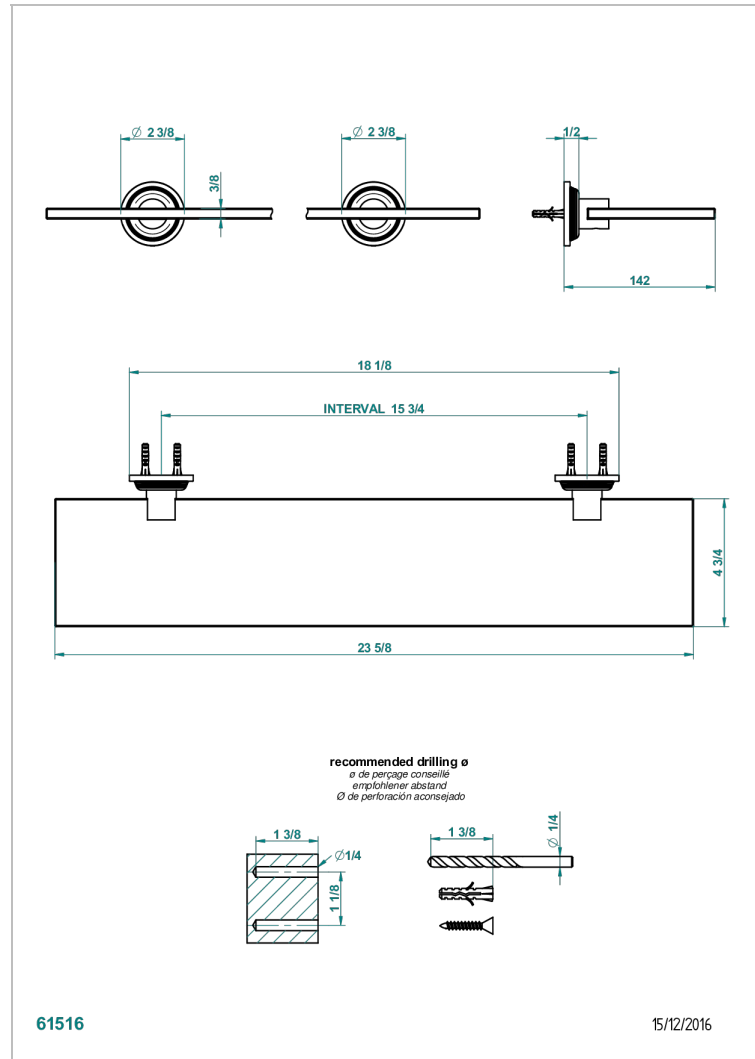

WEST COAST BLACK ONYX

U9E-564

Glass shelf with brackets

CHARACTERISTIC

- West Coast Black Onyx
- Glass shelf with brackets

AVAILABLE FINITIONS

Black ceram - D30
 Blush PVD - H62
 Brass color PVD - H49
 Brown bronze color PVD - F33
 Chrome polished - A02
 Copper antique matt, coated - H07