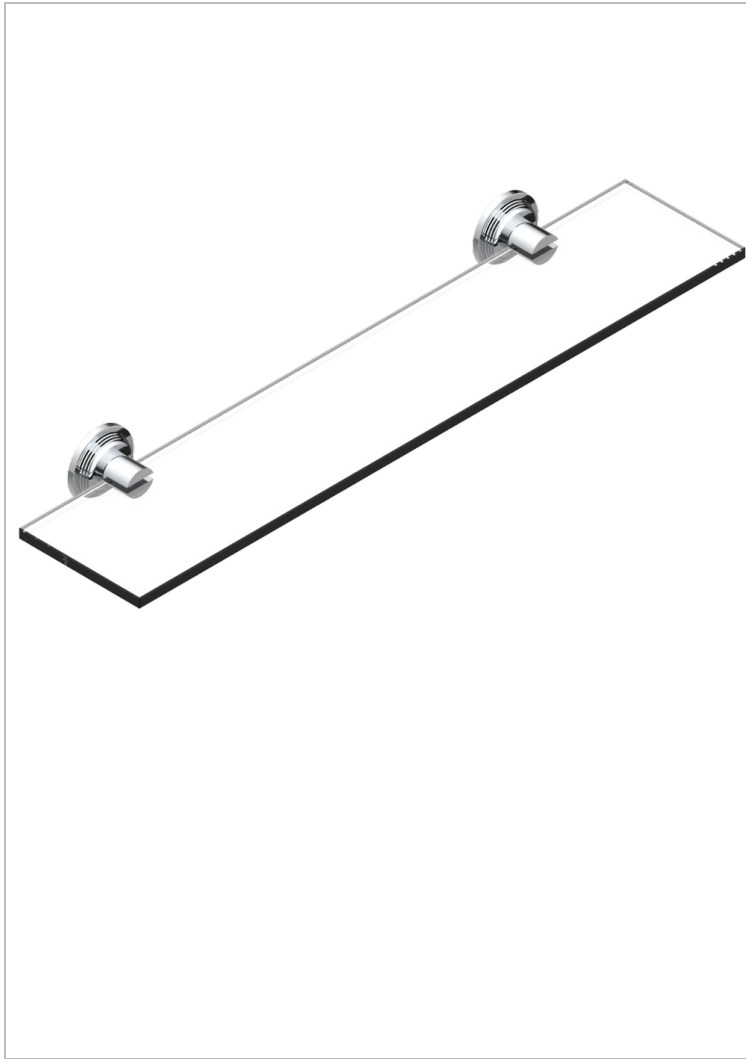

WEST COAST BLACK ONYX

U9E-564

Glass shelf with brackets

CHARACTERISTIC

- West Coast Black Onyx
- Glass shelf with brackets

AVAILABLE FINITIONS

Black ceram - D30
 Blush PVD - H62
 Brass color PVD - H49
 Brown bronze color PVD - F33
 Chrome polished - A02
 Copper antique matt, coated - H07

Gold color PVD - H52
 Gold mat - F07
 Gold polished - F01
 Graphite PVD - H64
 Light coated bronze - D01
 Matt Umber PVD - H67

Matt blush PVD - H60
 Matt brass color PVD - H50
 Matt brown bronze color PVD - F34
 Matt chrome (American satin) - C02
 Matt gold color PVD - H53
 Matt graphite PVD - H65

Matt nickel (American satin) - C01
 Matt nickel color PVD - H56
 Natural smoked Brass - A13
 Nickel antique / Sovereign - H28
 Nickel color PVD - H55
 Nickel polished - B01

Soft gold - F30
 Soft matt gold - F31
 Umber PVD - H66